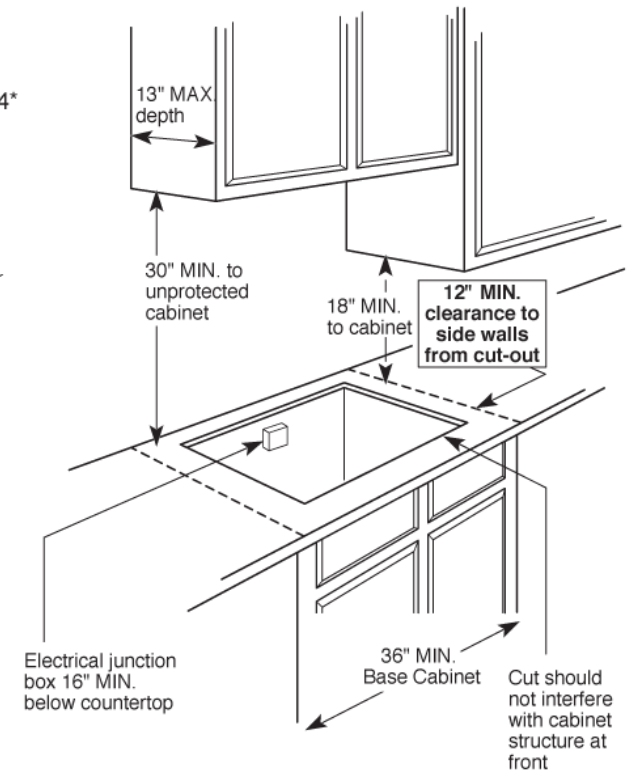

Gas Connection

imagination at work

For answers to your Monogram® or GE® appliance questions, visit our website at geappliances.com or call GE Answer Center® service, 800.626.2000.

Specification Revised 3/13

230240