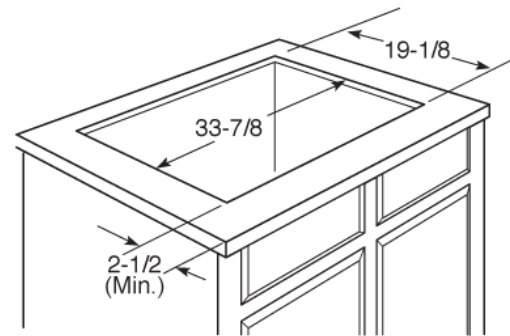

PGP986SET

GE Profile™ Series 36" Built-In Gas Cooktop

Dimensions and Installation Information

AGA Requirement: All gas cooktop models require 7/16" free area below cooktop height to combustible material. Requires 18" minimum from countertop to adjacent overhead cabinets.

Note: If installing with a GE Profile™ Telescopic Downdraft System, consult both cooktop and downdraft installation instructions packed with product before installing. Cooktop gas/electric supply may need to be re-routed to install downdraft.

Electrical Rating: 120V, 60Hz, 5A

Installation With Single Wall Oven Information:

30" Gas Cooktops are approved for use over select GE 27" and 30" Wall Ovens and Warming Drawers. 30" and 36" Gas cooktops are approved for use over 30" Wall Ovens and Warming Drawers. Refer to cooktop and wall oven/warming drawer installation instructions packed with product for current dimensional data.

Installation Information: Before installing, consult installation instructions, packed with product, for current dimensional data.