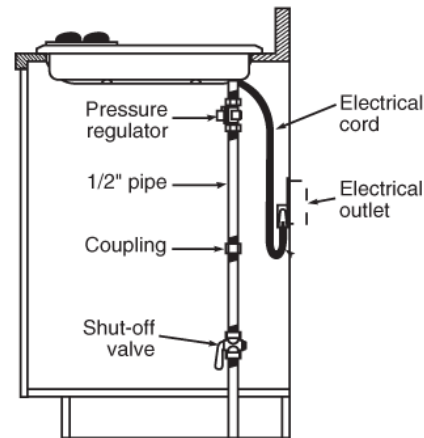

Note: If installing with a GE Profile™ Telescopic Downdraft System, consult both cooktop and downdraft installation instructions packed with product before installing. Cooktop gas/electric supply may need to be re-routed to install downdraft.

Electrical Rating: 120V, 60Hz, 5A

Installation With Single Wall Oven Information:

30" Gas Cooktops are approved for use over select GE 27" and 30" Wall Ovens and Warming Drawers. 30" and 36" Gas cooktops are approved for use over 30" Wall Ovens and Warming Drawers. Refer to cooktop and wall oven/warming drawer installation instructions packed with product for current dimensional data.

Installation Information: Before installing, consult installation instructions, packed with product, for current dimensional data.

Gas Connection

imagination at work

For answers to your Monogram® or GE® appliance questions, visit our website at geappliances.com or call GE Answer Center® service, 800.626.2000.

Specification Revised 3/13

230240

PGP986SET

GE Profile™ Series 36" Built-In Gas Cooktop

Features and Benefits

- Deep-recessed cooktop - Deep-recessed cooktop contains spills in one area that's easy to wipe clean
- Sealed cooktop burners - Burner elements are sealed to the cooktop to keep foods and liquid contained on the cooktop, making cleaning painless
- 20,000 BTU tri-ring burner - Three-in-one burner is designed for accelerated boiling and gentle simmering
- Precise Simmer burner - Allows for low, even heat distribution that is ideal delicate foods and sauces
- Matte Black Heavy-Cast Grates - Premium cast-iron offers superior performance
- LED backlit knobs - Sleek LED backlit knobs indicate when burners are on
- Dishwasher-Safe Grates and Knobs - Feature durable construction for worry-free, effortless cleaning and maintenance
- Model PGP986SETSS - Stainless steel