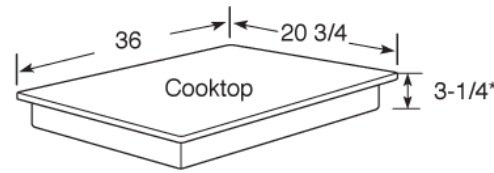

PGP986SET

GE Profile™ Series 36" Built-In Gas Cooktop

Dimensions and Installation Information

AGA Requirement: All gas cooktop models require 7/16" free area below cooktop height to combustible material. Requires 18" minimum from countertop to adjacent overhead cabinets.

Note: If installing with a GE Profile™ Telescopic Downdraft System, consult both cooktop and downdraft installation instructions packed with product before installing. Cooktop gas/electric supply may need to be re-routed to install downdraft.

Electrical Rating: 120V, 60Hz, 5A

Installation With Single Wall Oven Information:

30" Gas Cooktops are approved for use over select GE 27" and 30" Wall Ovens and Warming Drawers. 30" and 36" Gas cooktops are approved for use over 30" Wall Ovens and Warming Drawers. Refer to cooktop and wall oven/warming drawer installation instructions packed with product for current dimensional data.

Installation Information: Before installing, consult installation instructions, packed with product, for current dimensional data.