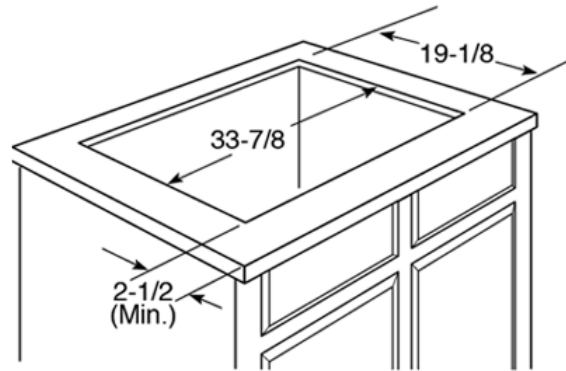

PGP976SET

GE Profile™ Series 36" Built-In Gas Cooktop

Dimensions and Installation Information

AGA Requirement: All gas cooktop models require 7/16" free area below cooktop height to combustible material. Requires 18" minimum from countertop to adjacent overhead cabinets.

Note: If installing with a GE Profile™ Telescopic Downdraft System, consult both cooktop and downdraft installation instructions packed with product before installing. Cooktop gas/electric supply may need to be re-routed to install downdraft.

Electrical Rating: 120V, 60Hz, 5A

Installation With Single Wall Oven Information:

30" Gas Cooktops are approved for use over select GE 27" and 30" Wall Ovens and Warming Drawers. 30" and 36" Gas cooktops are approved for use over 30" Wall Ovens and Warming Drawers. Refer to cooktop and wall oven/warming drawer installation instructions packed with product for current dimensional data.

Installation Information: Before installing, consult installation instructions, packed with product, for current dimensional data.