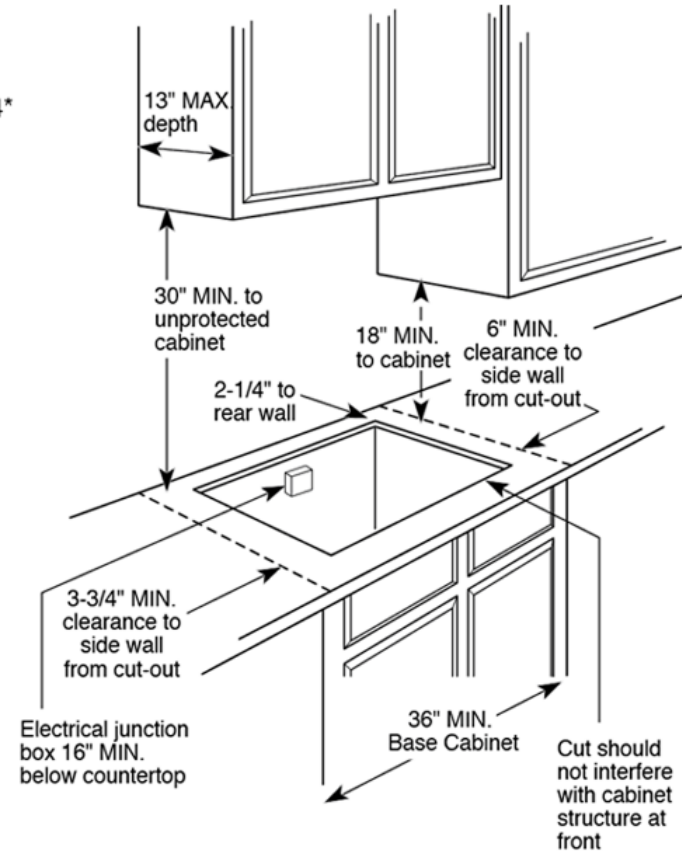

Gas Connection

imagination at work

For answers to your Monogram® or GE® appliance questions, visit our website at geappliances.com or call GE Answer Center® service, 800.626.2000.

Specification Revised 3/13

230239