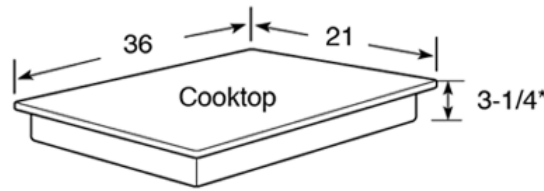

PGP976SET

GE Profile™ Series 36" Built-In Gas Cooktop

Dimensions and Installation Information

AGA Requirement: All gas cooktop models require 7/16" free area below cooktop height to combustible material. Requires 18" minimum from countertop to adjacent overhead cabinets.

Note: If installing with a GE Profile™ Telescopic Downdraft System, consult both cooktop and downdraft installation instructions packed with product before installing. Cooktop gas/electric supply may need to be re-routed to install downdraft.

Electrical Rating: 120V, 60Hz, 5A

Installation With Single Wall Oven Information:

30" Gas Cooktops are approved for use over select GE 27" and 30" Wall Ovens and Warming Drawers. 30" and 36" Gas cooktops are approved for use over 30" Wall Ovens and Warming Drawers. Refer to cooktop and wall oven/warming drawer installation instructions packed with product for current dimensional data.

Installation Information: Before installing, consult installation instructions, packed with product, for current dimensional data.