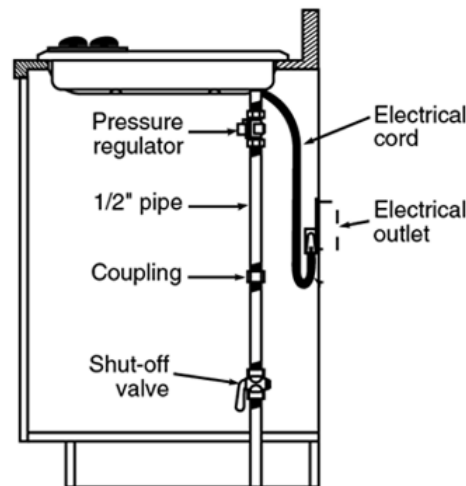

Note: If installing with a GE Profile™ Telescopic Downdraft System, consult both cooktop and downdraft installation instructions packed with product before installing. Cooktop gas/electric supply may need to be re-routed to install downdraft.

Electrical Rating: 120V, 60Hz, 5A

Installation With Single Wall Oven Information:

30" Gas Cooktops are approved for use over select GE 27" and 30" Wall Ovens and Warming Drawers. 30" and 36" Gas cooktops are approved for use over 30" Wall Ovens and Warming Drawers. Refer to cooktop and wall oven/warming drawer installation instructions packed with product for current dimensional data.

Installation Information: Before installing, consult installation instructions, packed with product, for current dimensional data.

Gas Connection

imagination at work

For answers to your Monogram® or GE® appliance questions, visit our website at geappliances.com or call GE Answer Center® service, 800.626.2000.

Specification Revised 3/13

230239

PGP976SET

GE Profile™ Series 36" Built-In Gas Cooktop

Features and Benefits

- Deep-recessed cooktop - Deep-recessed cooktop contains spills in one area that's easy to wipe clean
- Sealed cooktop burners - Burner elements are sealed to the cooktop to keep foods and liquid contained on the cooktop, making cleaning painless
- Power Boil 17K burner - This powerful element instantly supplies the intense heat needed for boiling, sautéing and stir frying
- Precise Simmer burner - Allows for low, even heat distribution that is ideal delicate foods and sauces
- Matte Black Heavy-Cast Grates - Premium cast-iron offers superior performance
- LED backlit knobs - Sleek LED backlit knobs indicate when burners are on
- Dishwasher-Safe Grates and Knobs - Feature durable construction for worry-free, effortless cleaning and maintenance
- Model PGP976SETSS - Stainless steel