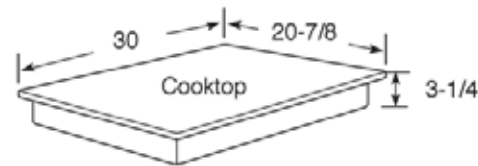

PGP953DET

GE Profile™ Series 30" Built-In Gas Cooktop

Dimensions and Installation Information

AGA Requirement: All gas cooktop models require 7/16" free area below cooktop height to combustible material. Requires 18" minimum from countertop to adjacent overhead cabinets.

Note: If installing with a GE Profile™ Telescopic Downdraft System, consult both cooktop and downdraft installation instructions packed with product before installing. Cooktop gas/electric supply may need to be re-routed to install downdraft.

Electrical Rating: 120V, 60Hz, 5A

Installation With Single Wall Oven Information:

30" Gas Cooktops are approved for use over select GE 27" and 30" Wall Ovens and Warming Drawers. 30" and 36" Gas cooktops are approved for use over 30" Wall Ovens and Warming Drawers. Refer to cooktop and wall oven/warming drawer installation instructions packed with product for current dimensional data.

Installation Information: Before installing, consult installation instructions, packed with product, for current dimensional data.