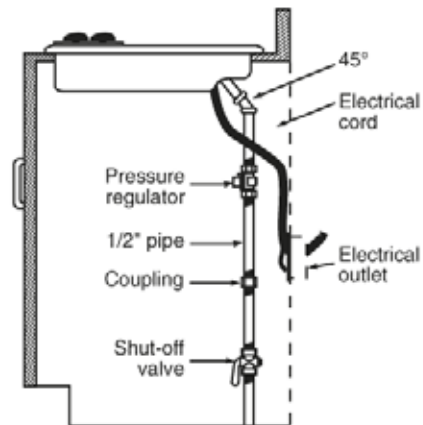

Note: If installing with a GE Profile™ Telescopic Downdraft System, consult both cooktop and downdraft installation instructions packed with product before installing. Cooktop gas/electric supply may need to be re-routed to install downdraft.

Electrical Rating: 120V, 60Hz, 5A

Installation With Single Wall Oven Information:

30" Gas Cooktops are approved for use over select GE 27" and 30" Wall Ovens and Warming Drawers. 30" and 36" Gas cooktops are approved for use over 30" Wall Ovens and Warming Drawers. Refer to cooktop and wall oven/warming drawer installation instructions packed with product for current dimensional data.

Installation Information: Before installing, consult installation instructions, packed with product, for current dimensional data.

Gas Connection

imagination at work

For answers to your Monogram® or GE® appliance questions, visit our website at geappliances.com or call GE Answer Center® service, 800.626.2000.

Specification Revised 3/13

230235

PGP953DET

GE Profile™ Series 30" Built-In Gas Cooktop

Features and Benefits

- Deep-recessed cooktop - Deep-recessed cooktop contains spills in one area that's easy to wipe clean
- Sealed cooktop burners - Burner elements are sealed to the cooktop to keep foods and liquid contained on the cooktop, making cleaning painless
- Power Boil 15,000 BTU burner - This powerful element turns up the heat for boiling, sautéing and stir frying
- Precise Simmer burner - Allows for low, even heat distribution that is ideal delicate foods and sauces
- Matte Black Heavy-Cast Grates - Premium cast-iron offers superior performance
- LED backlit knobs - Sleek LED backlit knobs indicate when burners are on
- Dishwasher-Safe Grates and Knobs - Feature durable construction for worry-free, effortless cleaning and maintenance
- Model PGP953DETTWW - White on white
- Model PGP953DETTBB - Black on black