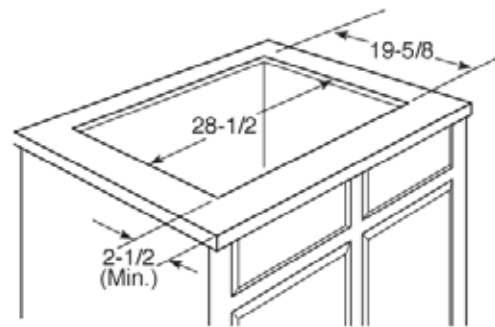

PGP953DET

GE Profile™ Series 30" Built-In Gas Cooktop

Dimensions and Installation Information

AGA Requirement: All gas cooktop models require 7/16" free area below cooktop height to combustible material. Requires 18" minimum from countertop to adjacent overhead cabinets.

Note: If installing with a GE Profile™ Telescopic Downdraft System, consult both cooktop and downdraft installation instructions packed with product before installing. Cooktop gas/electric supply may need to be re-routed to install downdraft.

Electrical Rating: 120V, 60Hz, 5A

Installation With Single Wall Oven Information:

30" Gas Cooktops are approved for use over select GE 27" and 30" Wall Ovens and Warming Drawers. 30" and 36" Gas cooktops are approved for use over 30" Wall Ovens and Warming Drawers. Refer to cooktop and wall oven/warming drawer installation instructions packed with product for current dimensional data.

Installation Information: Before installing, consult installation instructions, packed with product, for current dimensional data.