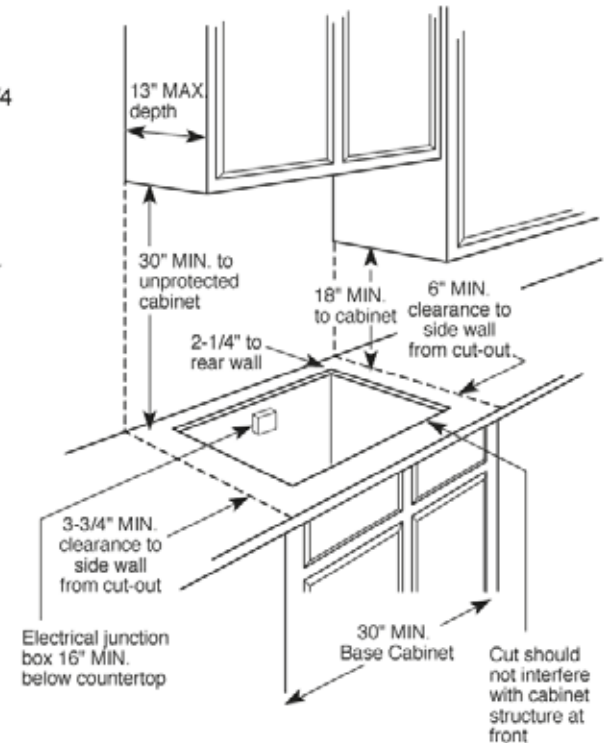

Gas Connection

imagination at work

For answers to your Monogram® or GE® appliance questions, visit our website at geappliances.com or call GE Answer Center® service, 800.626.2000.

Specification Revised 3/13

230235