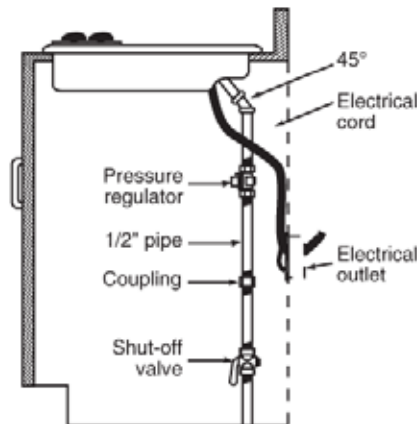

Gas Connection

Dimension and installation information are shown in inches.