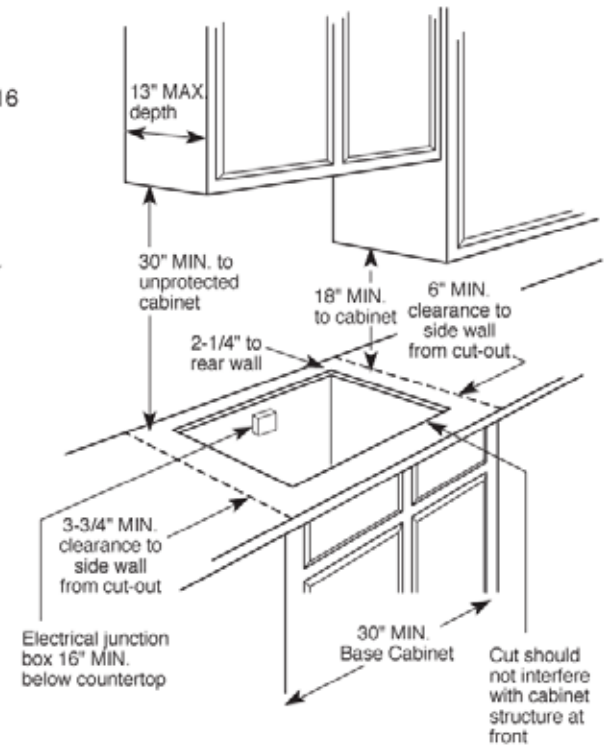

Gas Connection

Dimension and installation information are shown in inches.