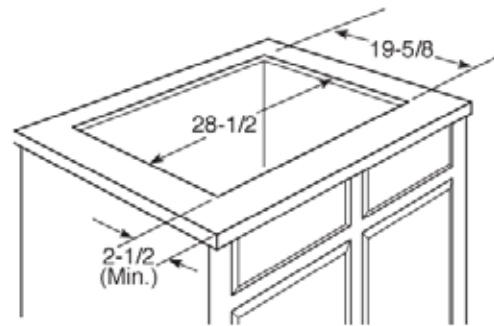

JGP333DET

GE® 30" Built-In Gas Cooktop

Dimensions and Installation Information

AGA Requirement: All gas cooktop models require 7/16" free area below cooktop height to combustible material. Requires 18" minimum from countertop to adjacent overhead cabinets.

Note: If installing with a GE Profile™ Telescopic Downdraft System, consult both cooktop and downdraft installation instructions packed with product before installing. Cooktop gas/electric supply may need to be re-routed to install downdraft.

Electrical Rating: 120V, 60Hz, 5A

Installation With Single Wall Oven Information:

30" Gas Cooktops are approved for use over select GE 27" and 30" Wall Ovens and Warming Drawers. 30" and 36" Gas cooktops are approved for use over 30" Wall Ovens and Warming Drawers. Refer to cooktop and wall oven/warming drawer installation instructions packed with product for current dimensional data.

Installation Information: Before installing, consult installation instructions, packed with product, for current dimensional data.