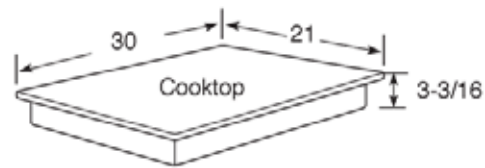

JGP333DET

GE® 30" Built-In Gas Cooktop

Dimensions and Installation Information

AGA Requirement: All gas cooktop models require 7/16" free area below cooktop height to combustible material. Requires 18" minimum from countertop to adjacent overhead cabinets.

Note: If installing with a GE Profile™ Telescopic Downdraft System, consult both cooktop and downdraft installation instructions packed with product before installing. Cooktop gas/electric supply may need to be re-routed to install downdraft.

Electrical Rating: 120V, 60Hz, 5A

Installation With Single Wall Oven Information:

30" Gas Cooktops are approved for use over select GE 27" and 30" Wall Ovens and Warming Drawers. 30" and 36" Gas cooktops are approved for use over 30" Wall Ovens and Warming Drawers. Refer to cooktop and wall oven/warming drawer installation instructions packed with product for current dimensional data.

Installation Information: Before installing, consult installation instructions, packed with product, for current dimensional data.