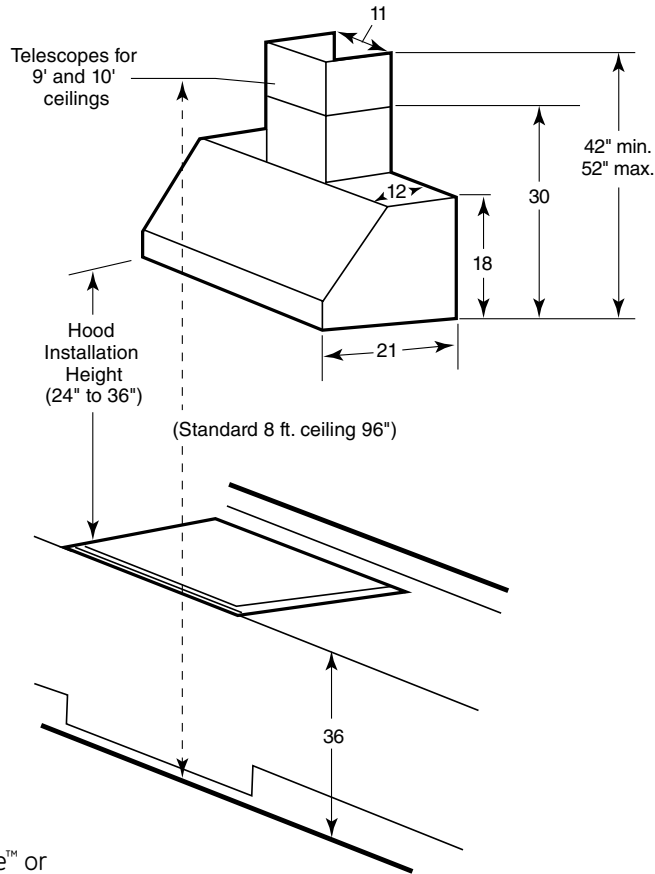

CV936MSS

GE Café™ Designer Hood

Dimensions and Installation Information (in inches)

Installation Information:

Before installing, consult Use & Care/ installation instructions packed with product for current dimensional data.

Optional Kits for 30" Designer hoods

JXCHSS—Stainless Chimney Kit

Amp Rating	
120V	3.9

Installed above a cooktop (shown with optional chimney kit)