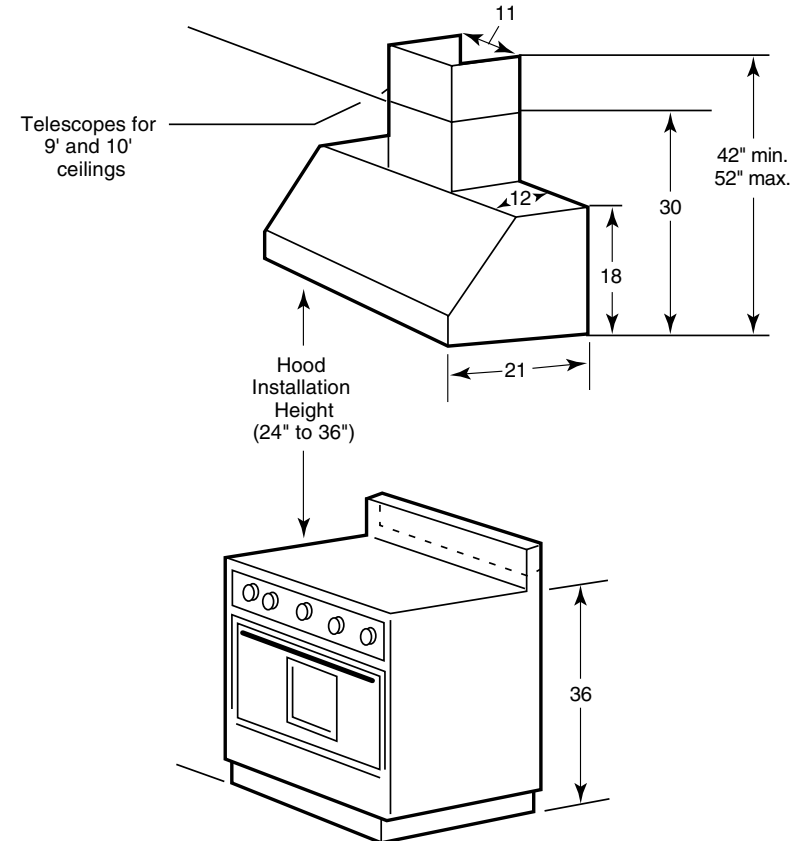

Optional Kits for 30" Designer hoods

JXCHSS—Stainless Chimney Kit

Amp Rating	
120V	3.9

Installed above a cooktop (shown with optional chimney kit)

Installed above a range (shown with optional chimney kit)