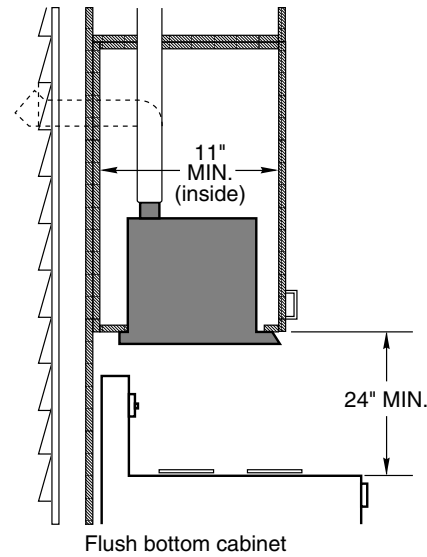

### Installation Information and Dimensions (in inches)

Amp Rating	
120V	3.7

**Note:** Remove glass visor from unit before installing hood in cabinet to protect visor from damage.

**Installation Information:** Before installing, consult Use & Care/installation instructions [Pub. No. 49-8463] packed with product for current dimensional data.