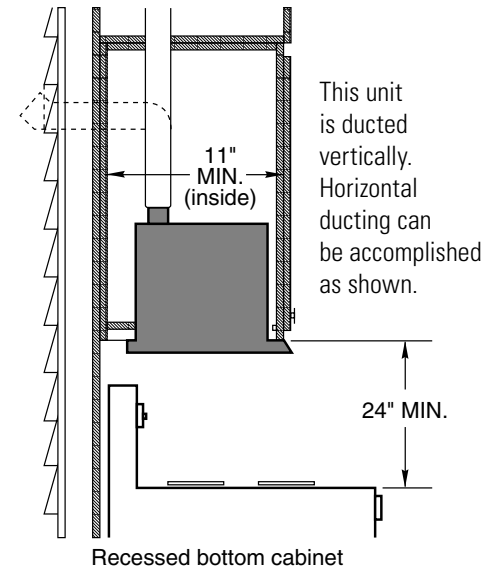

### Installation Information and Dimensions (in inches)

Amp Rating	
120V	3.7

**Note:** Remove glass visor from unit before installing hood in cabinet to protect visor from damage.

**Installation Information:** Before installing, consult Use & Care/installation instructions [Pub. No. 49-8463] packed with product for current dimensional data.