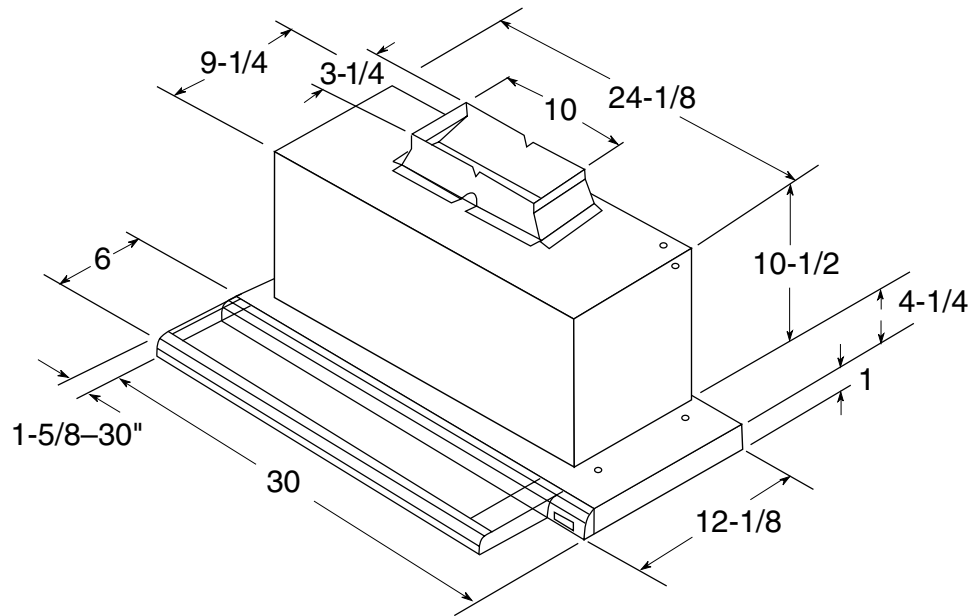

## JV930SC – GE Profile™ 30" Slide-Out Vent Hood

### Installation Information and Dimensions (in inches)

Amp Rating	
120V	3.7

**Note:** Remove glass visor from unit before installing hood in cabinet to protect visor from damage.

**Installation Information:** Before installing, consult Use & Care/installation instructions [Pub. No. 49-8463] packed with product for current dimensional data.