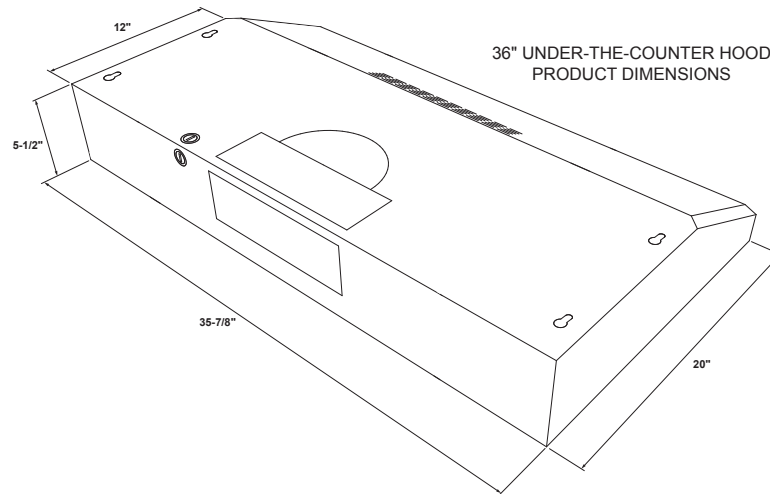

JVX5360DJ

GE Appliances 36" Under The Cabinet Hood

DIMENSIONS AND INSTALLATION INFORMATION (IN INCHES)

WB02X11537 replacement grease filter and WB02X11000 replacement charcoal filter are available for additional cost. Call toll-free 800.626.2000.

AMP RATING	
120V	2.5

Exhaust outlet connects to 3-1/4" x 10" rectangular duct. Vent top or rear. Includes rectangular damper.

For answers to your Monogram, GE Café™ Series, GE Profile™ Series or GE Appliances product questions, visit our website at geappliances.com or call GE Answer Center® Service, 800.626.2000.