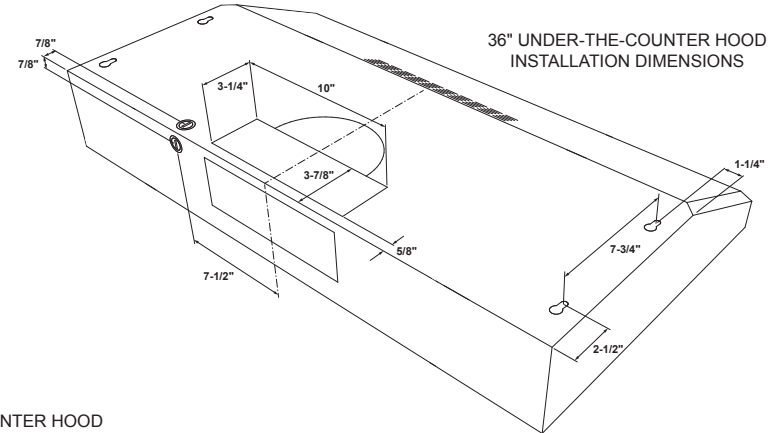

JVX5360DJ

GE Appliances 36" Under The Cabinet Hood

DIMENSIONS AND INSTALLATION INFORMATION (IN INCHES)

WB02X11537 replacement grease filter and WB02X11000 replacement charcoal filter are available for additional cost. Call toll-free 800.626.2000.

JXHC1 Cord Kit: Allows a receptacle in the cabinet over the range to accommodate either an over-the-range microwave oven or a standard hood.

Installation Information: Before installing, consult installation instructions, packed with product, for current dimensional data.

AMP RATING	
120V	2.5

Exhaust outlet connects to 3-1/4" x 10" rectangular duct. Vent top or rear. Includes rectangular damper.

For answers to your Monogram, GE Café™ Series, GE Profile™ Series or GE Appliances product questions, visit our website at geappliances.com or call GE Answer Center® Service, 800.626.2000.

Specification Revised 5/16