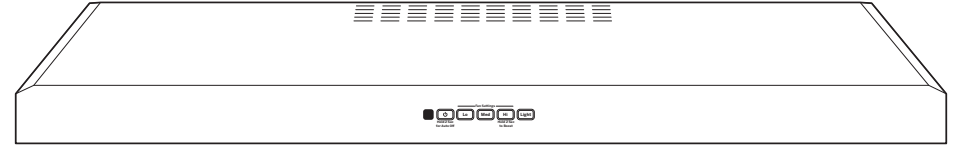

JVX5360DJ

GE Appliances 36" Under The Cabinet Hood

FEATURES AND BENEFITS

Easy installation – 10 minutes or less by one person

Four-speed with boost, 300 CFM venting system – Removes smoke, grease, odors and moisture

Electronic backlit controls – Add a sophisticated look with this up-front, easy-to-use display

Dual halogen lighting with nightlight – Enjoy better visibility with a brightly lit cooktop and surrounding surface

Auto-off – Set the vent hood to automatically shut off after 15 minutes

Convertible venting options – Select recirculating or external venting

Vertical and rear exhaust – Exhausts from the top or rear of the hood

Appearance (Fully enclosed bottom) – Enjoy a sleek appearance from every angle

Optional remote control – Control your ventilation lighting and fan speed from anywhere in the kitchen

Model JVX5360DJWW – White on white

Model JVX5360DJBB – Black on black

CFM/SONES RATINGS	
Exhaust Boost Speed (BS)	300/6.5
Exhaust High Speed (HS)	230/3.0
Exhaust Medium Speed (MS)	180/2.2
Exhaust Working Speed (WS)	120/1.5