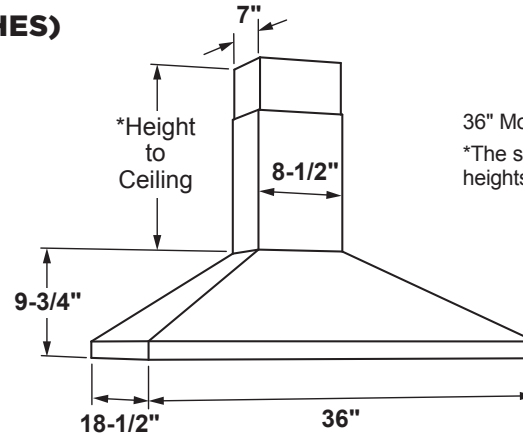

JVW5361SJ/EJ

GE Appliances 36" Wall-Mount Pyramid Chimney Hood

DIMENSIONS AND INSTALLATION INFORMATION (IN INCHES)

INSTALLATION INFORMATION:

Before installing, consult Use & Care/installation instructions packed with product for current dimensional data.

OPTIONAL ACCESSORIES

JXDC72SS/ES-10(ft.) Ceiling Duct Cover Kit
Max ceiling height installation with kit - 10'-0"
JXRC70-Remote Control

JXCF72-Charcoal Filter
(needed if used in recirculation mode)

36" Models Require a 36"-Wide Opening

*The supplied duct cover fits 7'-4" to 9'-0" ceiling heights (10' with optional high ceiling kit JXDC72)

AMP RATING	
120V	2.5