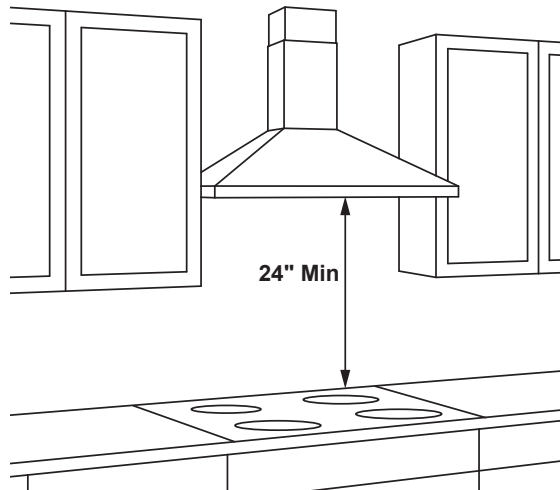

JVW5361SJ/EJ

GE Appliances 36" Wall-Mount Pyramid Chimney Hood

DIMENSIONS AND INSTALLATION INFORMATION (IN INCHES)

INSTALLATION INFORMATION:

Before installing, consult Use & Care/installation instructions packed with product for current dimensional data.

OPTIONAL ACCESSORIES

JXDC72SS/ES-10(ft.) Ceiling Duct Cover Kit
 Max ceiling height installation with kit - 10'-0"
 JXRC70-Remote Control

JXCF72-Charcoal Filter
 (needed if used in recirculation mode)

36" Models Require a 36"-Wide Opening

*The supplied duct cover fits 7'-4" to 9'-0" ceiling heights (10' with optional high ceiling kit JXDC72)

AMP RATING	
120V	2.5

The vent hood must be installed 24" min. above the cooking surface. For optimal performance, installing the hood more than 38" above the cooking surface is not recommended. The hood installation height above the cooking surface depends upon ceiling height. The telescopic duct cover conceals the ductwork running from the top of the hood to the ceiling.