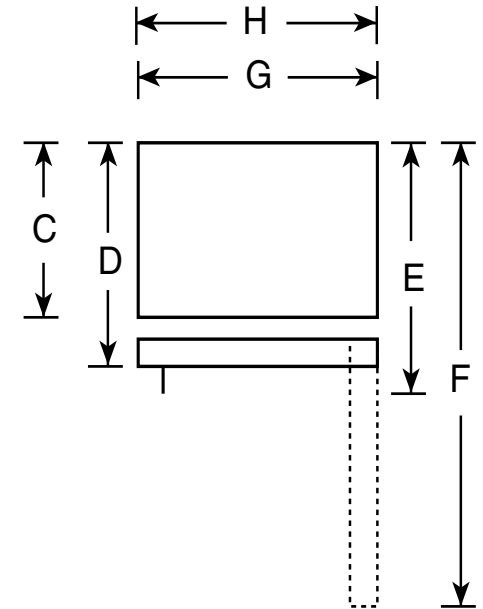

GTE16DTH

GE® ENERGY STAR® 15.5 Cu. Ft. Top-Freezer Refrigerator

Dimensions and Installation Information

Overall Dimensions	Height to top of hinge (in.) A	64-3/4
	Height to top of case (in.) B	64-1/4
	Case depth without door (in.) C	25-3/4
	Case depth less door handle (in.) D	29-1/2
	Case depth with door handle (in.) E	31-5/8
	Depth with fresh food door open 90° (in.) F	55-7/8
	Width (in.) G	28
	Width with door open 90° with door handle (in.) H	30-5/8
Air Clearances	Each side (in.)	3/4
	Top (in.)	1
	Back (in.)	2

Front View

Top View

For answers to your Monogram,® Cafe™ Series, Profile™ Series or GE® appliance questions, visit our website at geappliances.com or call GE Answer Center® service, 800.626.2000.

Dimension and installation information are shown in inches.