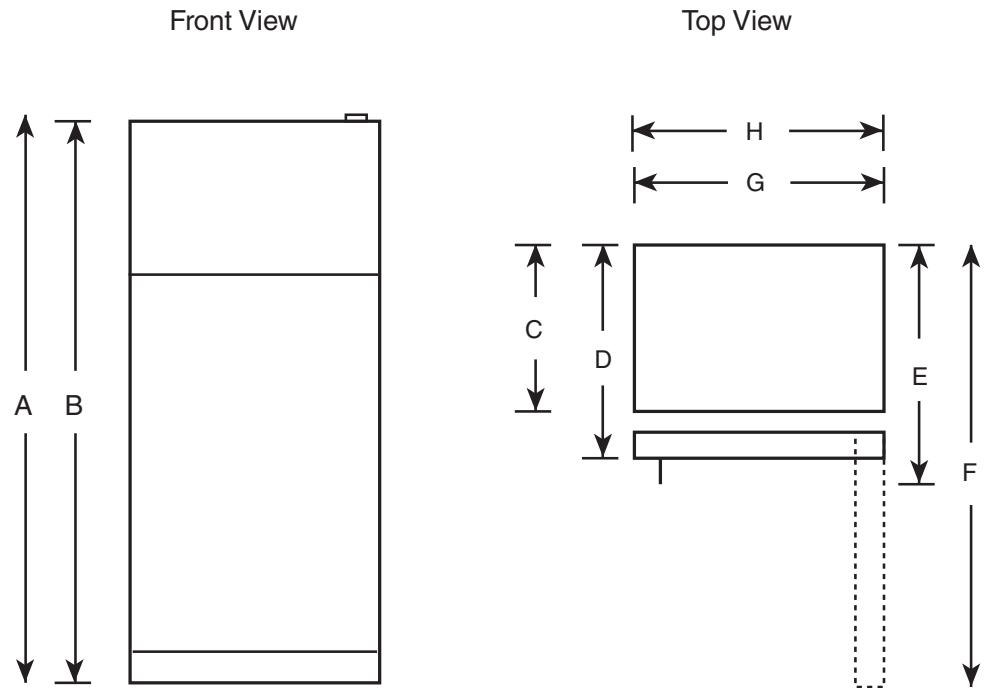

### Dimensions and Installation Information (in inches)

Overall Dimensions	Height to top of hinge (in.) <b>A</b>	67-3/8
	Height to top of case (in.) <b>B</b>	66-7/8
	Case depth without door (in.) <b>C</b>	26-5/8
	Case depth less door handle (in.) <b>D</b>	30-1/2
	Case depth with door handle (in.) <b>E</b>	32-1/2
	Depth with fresh food door open 90° (in.) <b>F</b>	56-3/4
	Width (in.) <b>G</b>	28
	Width with door open 90° inc. door handle (in.) <b>H</b>	30-5/8
Air Clearances	Each side (in.)	3/4
	Top (in.)	1
	Back (in.)	2