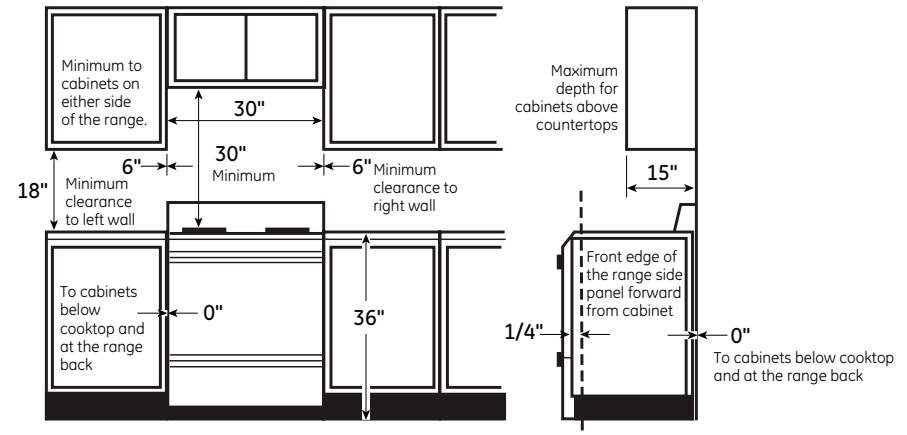

GAS PIPE AND ELECTRICAL OUTLET LOCATIONS

NOTE: Make gas connections on the left side and electrical connections on the right side of the cutout opening.