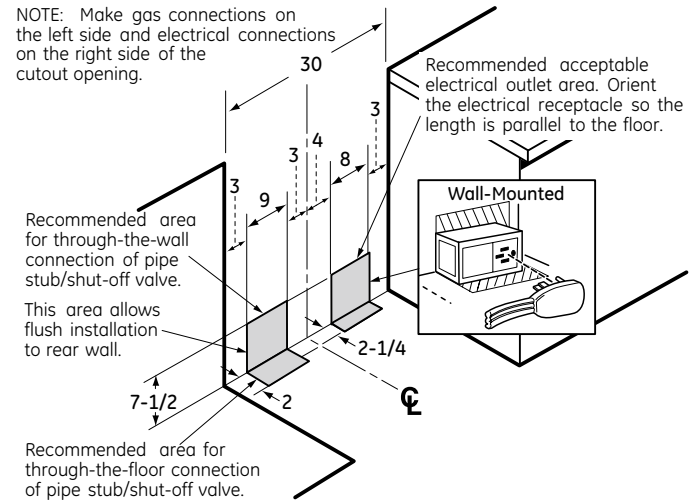

GAS PIPE AND ELECTRICAL OUTLET LOCATIONS

NOTE: Make gas connections on the left side and electrical connections on the right side of the cutout opening.