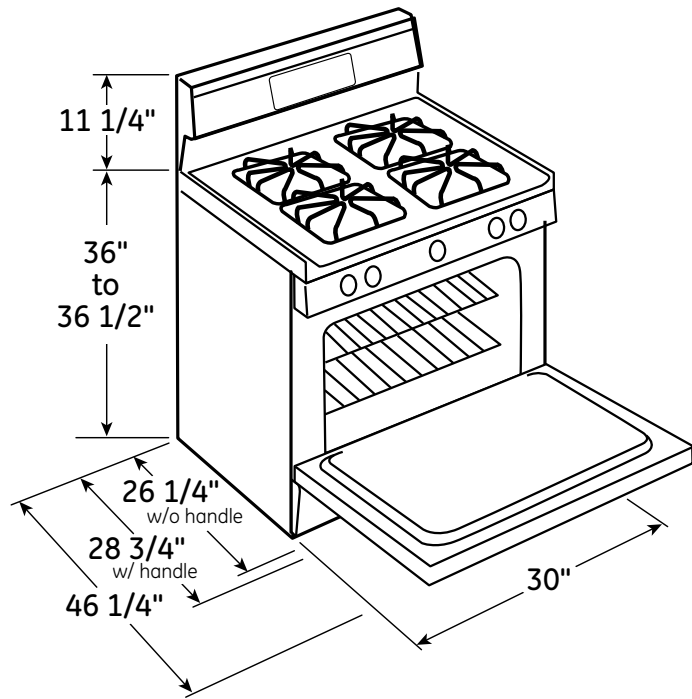

P2B940SEJ

GE Profile™ Series 30" Dual-Fuel Free-Standing Convection Range with Warming Drawer

DIMENSIONS AND INSTALLATION INFORMATION (IN INCHES)

ELECTRICAL RATING: 240V, 60Hz, 5A

INSTALLATION INFORMATION: Before installing, consult installation instructions packed with product for current dimensional data.