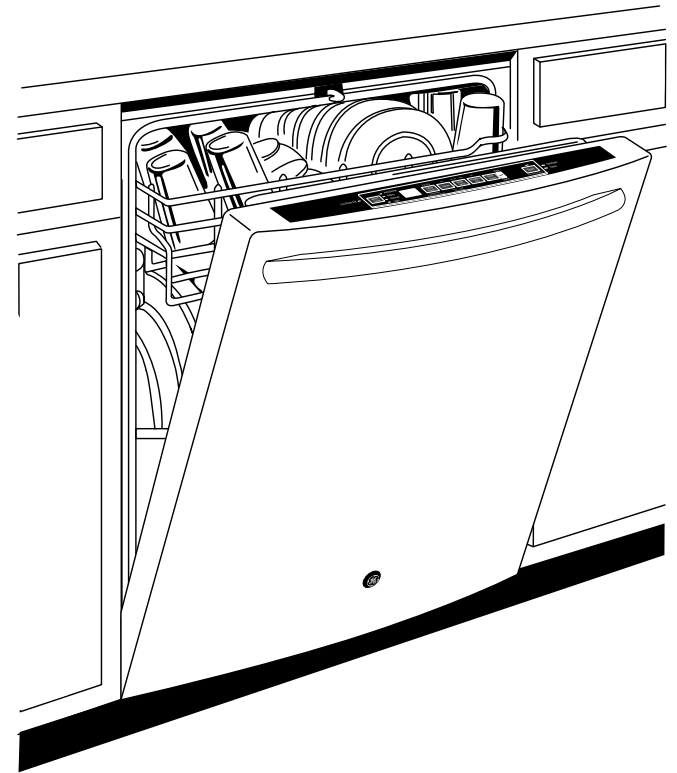

\*Wash power delivered to each rack. Compared to previous GE models.

- Easy Touch Adjustable Upper Rack with 2 Stem Safe Shelves - Quickly adjust the upper rack 2 inches up or down to accommodate tall glassware and 10 ½" plates with plenty of room in the bottom rack for large platters and cookie sheets
- Bottle Wash Jets - Hard-to-reach areas inside tall items get completely clean with four dedicated jets integrated into the upper rack that shower water deep inside for the ultimate clean
- Full Extension Smooth Glide Upper Rack with Fold-Down Tines - Loading and unloading is smooth and simple with a durable rack that fully extends on ball bearings
- Hidden Vent with Fan Dry - Dishes dry quickly and efficiently with a fan that extracts moisture from the interior
- Lower Rack Multi-Position Fold-Down Tines and Wash Your Way Customizable Rack - Configure racks to fit your dishes with adjustable loading options and multi-position, fold-down tines
- 48 dBA with status light on door - A dishwasher this quiet has a status light to let you know it is running
- Model GDT680SSHSS - Stainless steel
- Model GDT680SGHWW - White
- Model GDT680SGHBB - Black