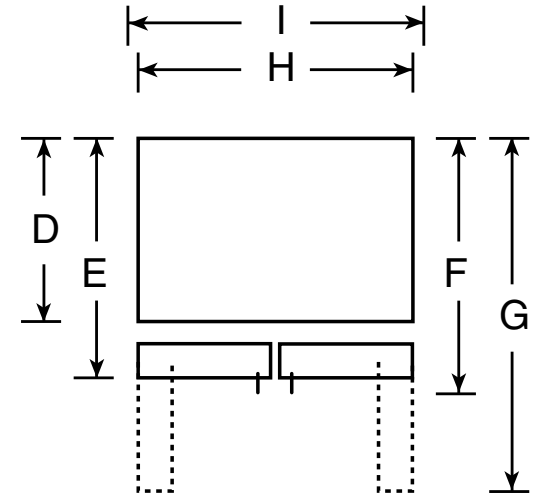

### Dimensions and Installation Information (in inches)

Overall Dimensions	Height to top of crown (in.) A	68-5/8
	Height to top of hinge (in.) B	68-3/8
	Height to top of case (in.) C	67-7/8
	Case depth without door (in.) D	28-1/4
	Case depth less door handle (in.) E	32-3/8
	Case depth with door handle (in.) F	34-7/8
	Depth with fresh food door open 90° (in.) G	46-5/8
	Width (in.) H	32-3/4
	Width with door open 90° inc. door handle (in.) I	40-3/8
Air Clearances	Each side (in.)	1/8
	Top (in.)	1
	Back (in.)	2