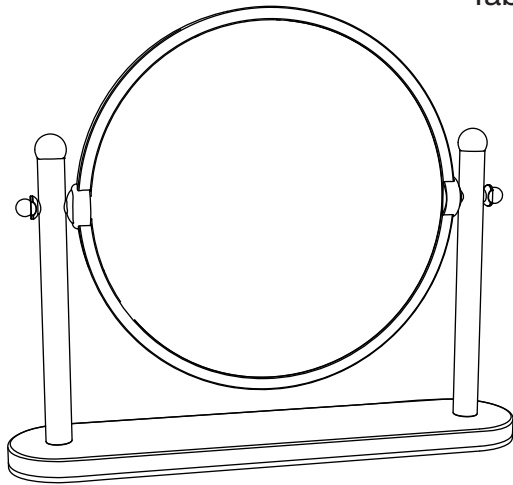

Table Mirror

- Solid Brass Construction
- Mirror rotates 360°
- 3x magnification on one side