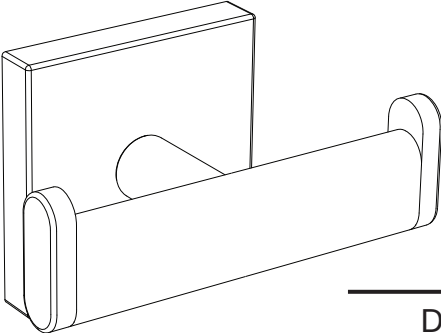

Elevate Collection

General Specifications

Double Robe Hook

#4055A (Chrome)
#4075A (Satin Nickel)