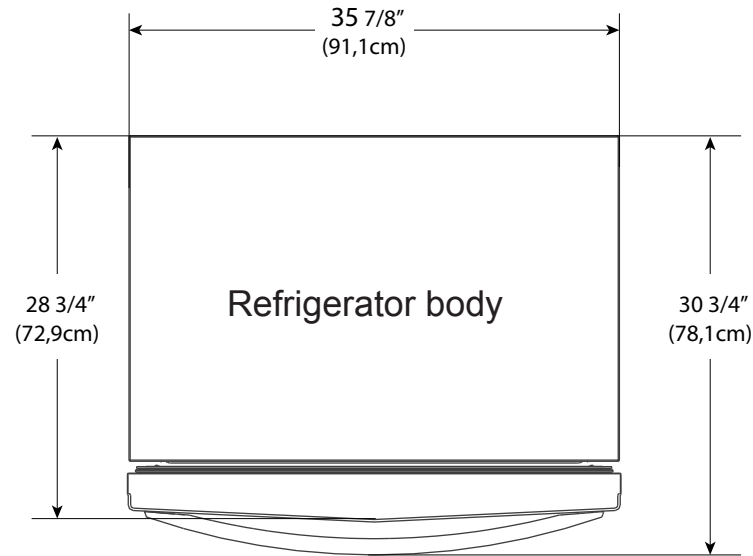

## MILANO

Refrigerator French Door 600 SERIES

Weight & Dimensions

PACKAGING DIMENSION	cm	inches
	WIDTH	98,5cm
DEPTH	78cm	30 3/4"
HEIGHT	188,5cm	74 1/4"

WEIGHT	lb	Kg
	GROSS WEIGHT	326.3 lb
NET WEIGHT	302 lb	137 Kg