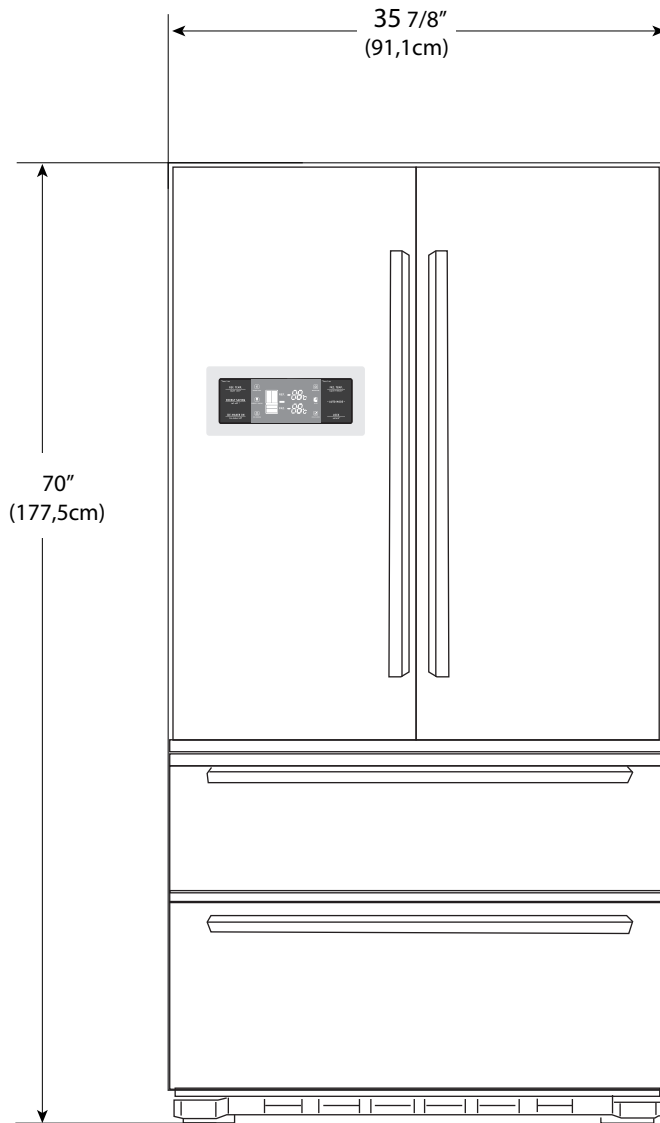

## MILANO

Refrigerator French Door 600 SERIES

Weight & Dimensions

PACKAGING DIMENSION	cm	inches
	WIDTH	98,5cm
DEPTH	78cm	30 3/4"
HEIGHT	188,5cm	74 1/4"

WEIGHT	lb	Kg
	GROSS WEIGHT	326.3 lb
NET WEIGHT	302 lb	137 Kg