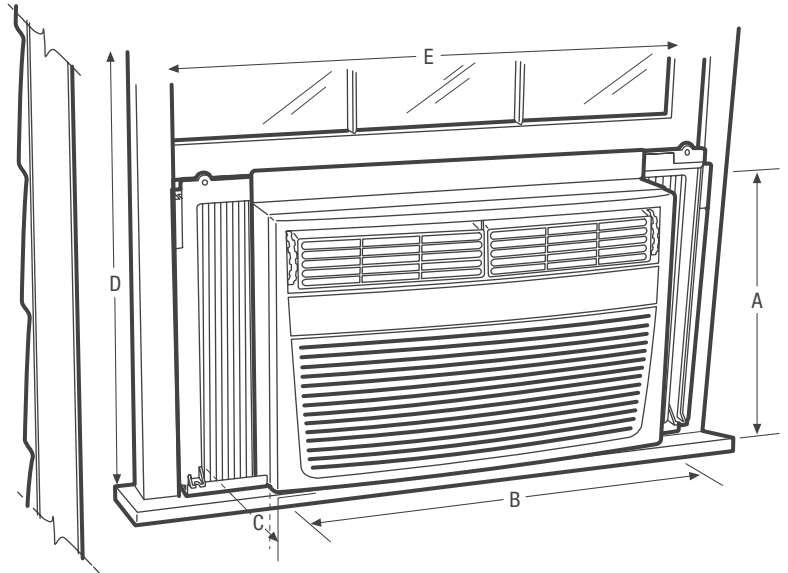

Performance	
BTU (Cool)	10,000
Dehumidification (Pints/Hour)	2.7
Cool Area (Up To Sq. Ft.)	450
Energy Efficiency Ratio	9.8
Electrical	
Volts	115
Amps (Cool)	9.4
Watts (Cool)	1,020
Length of Power Cord (Min./Max.)	6' / 6.5'
Plug Type (NEMA)	LCDI (5-15P)
Features	
Electronic Controls	Ready-Select® Controls
Fan Speeds (Cool / Fan)	3 / 3
Low Voltage Start-Up	Yes
Auto Cool Function	Yes
Energy Saver Mode	Yes
Sleep Mode	Yes
Filter Check	Yes
24-Hour On / Off Timer	Yes
Clean Air Ionizer	
Remote Control	Full-Function
Air CFM (High / Med / Low)	290 / 260 / 231
Air Direction Control	8-Way
Fresh Air / Exhaust Vent / Closed	Yes / Yes / Yes
Filter Type	Antibacterial Mesh
Filter Access	Tilt-Out
Slide-Out Chassis	
Window Mounting Kit (Included)	Pleated Quick Mount
Warranty¹	Yes
Certifications	
Performance	AHAM
Specifications	
Refrigerant	R410a
Shipping Weight (Approx.)	68 Lbs.

¹Warranty 5 year sealed system/1 year full parts and labor.

NOTE: For planning purposes only. Always consult local and national electric codes. Refer to Product Installation Guide for detailed installation instructions on the web at frigidaire.com.

Product Dimensions	
A - Height	14-1/2"
B - Width	19"
C - Depth	21-1/2"

Window Dimensions	
D - Height (Min.)	15-1/2"
E - Width (Min./Max.)	23" / 36"

Accessories information available on the web at frigidaire.com

FRIGIDAIRE

USA • 10200 David Taylor Drive • Charlotte, NC 28262 • 1-800-FRIGIDAIRE • frigidaire.com
CANADA • 5855 Terry Fox Way • Mississauga, ON L5V 3E4 • 1-800-265-8352 • frigidaire.ca
FFRA1022Q1 01/14