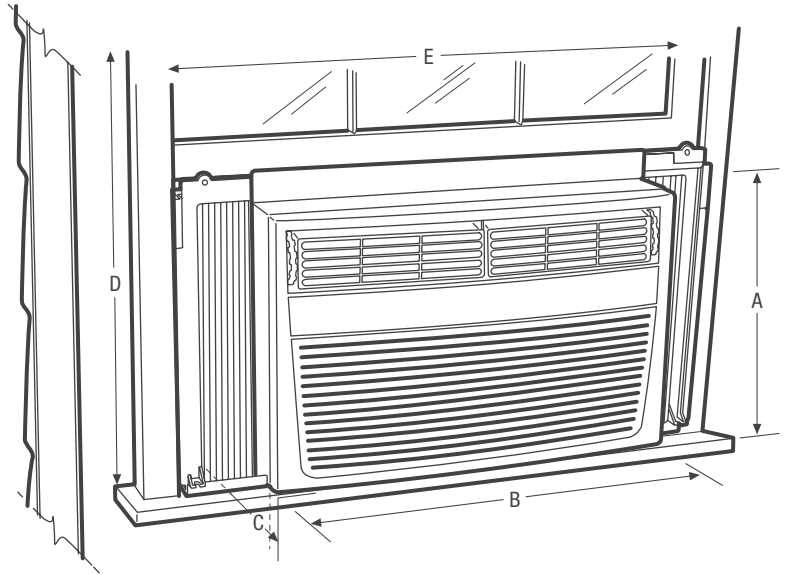

Performance	
BTU (Cool)	10,000
Dehumidification (Pints/Hour)	3.0
Cool Area (Sq. Ft.)	500
Energy Efficiency Ratio	10.8
Electrical	
Volts	115
Amps (Cool)	8.8
Watts (Cool)	925
Length of Power Cord (Min./Max.)	6' / 6.5'
Plug Type (NEMA)	LCDI (5-15P)
Features	
Electronic Controls	Ready-Select® Controls
Fan Speeds (Cool / Fan)	3 / 3
Low Voltage Start-Up	Yes
Auto Cool Function	
Energy Save	Yes
Sleep Mode	Yes
Filter Check	Yes
24-Hour On / Off Timer	Yes
Clean Air Ionizer	Yes
Remote Control	Full-Function Remote T'Stat
Air CFM (High / Med / Low)	290 / 260 / 231
Air Direction Control	8-Way
Fresh Air / Exhaust Vent / Closed	Yes / Yes / Yes
Filter Type	Antibacterial Mesh
Filter Access	Tilt-Out
Slide-Out Chassis	
Window Mounting Kit (Included)	Pleated Quick Mount
Warranty¹	Yes
Certifications	
ENERGY STAR®	
Performance	AHAM
Specifications	
Refrigerant	R410a
Shipping Weight (Approx.)	69 Lbs.

¹Warranty 5 year sealed system / 1 year full parts and labor.

NOTE: For planning purposes only. Always consult local and national electric codes. Refer to Product Installation Guide for detailed installation instructions on the web at frigidaire.com.

Product Dimensions	
A - Height	14-1/2"
B - Width	19"
C - Depth	21-5/8"

Window Dimensions	
D - Height (Min.)	15-1/2"
E - Width (Min./Max.)	23" / 36"

Accessories information available on the web at frigidaire.com

FRIGIDAIRE

USA • 10200 David Taylor Drive • Charlotte, NC 28262 • 1-800-FRIGIDAIRE • frigidaire.com
CANADA • 5855 Terry Fox Way • Mississauga, ON L5V 3E4 • 1-800-265-8352 • frigidaire.ca