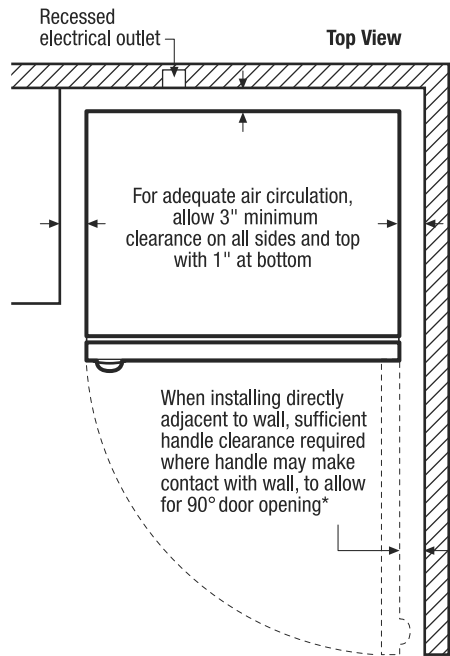

Features	
Door Handle Design	Straight
Reversible Door	
Automatic Door Closer	Yes
Leveling Legs	Yes
Adjustable Temperature Control	Yes
Airflow Ports	Yes
Full-Width Shelves	1 Adjustable Glass/ 1 Fixed Glass/ 1 Fixed Wire
Slide-Out Wire Baskets	2
Interior Lighting	Bright
Door Bins	4 Full-Width/ 1 Tall Tilt-Out
Door Racks	
Fixed Door Shelf Retainers	Yes
Certifications	
CSA Rating	Household
Specifications	
Total Capacity (Cu. Ft.)	16.7
Shelf Area (Sq. Ft.)	18.2
Annual Energy (kWH)	438
Annual Energy Cost (.1065/kWH)	\$47
Power Supply Connection Location	Right Bottom Rear
Voltage Rating	115V
Connected Load (kW rating) @ 115 Volts ¹	.55
Amps @ 115 Volts	5
Minimum Circuit Required (Amps)	15
Shipping Weight (Approx.)	214 Lbs.

¹An electrical supply with grounded three-prong receptacle is required. The power supply circuit must be installed in accordance with current edition of National Electrical Code (NFPA 70) and local codes & ordinances.

Product Dimensions	
A - Height (Including Hinges)	65-7/8"
B - Width	32"
C - Depth (Including Door)	26-5/8"
D - Depth with Door Open 90°	57-1/2"

Accessories information available on the web at frigidaire.com