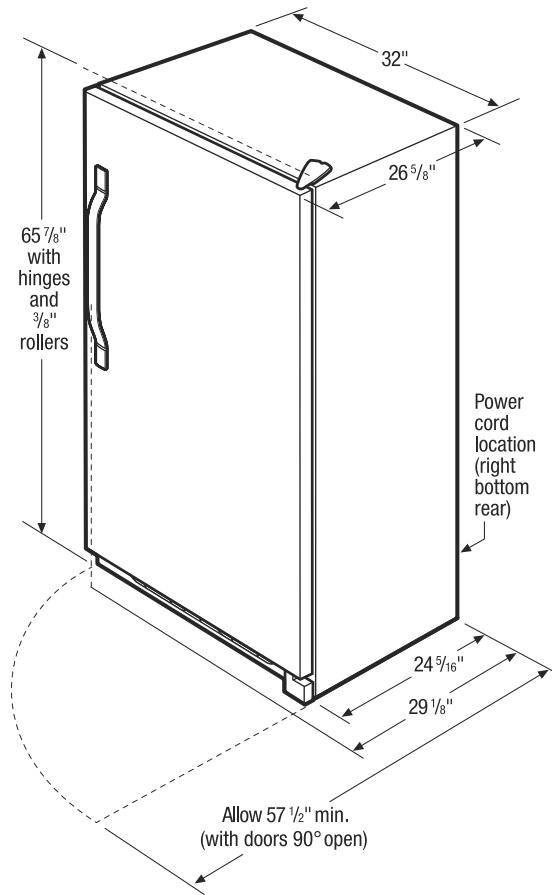

All Refrigerator

FRU17G4JW

Frost Free
17 Cu. Ft.

Product Dimensions

Height (Including Hinges)	65-7/8"
Width	32"
Depth (Including Door)	26-5/8"

More Easy-To-Use Features

Bright Lighting

Our bright lighting makes it easy to see what's inside.

Features	
Door Handle Design	Straight
Reversible Door	
Automatic Door Closer	Yes
Leveling Legs	Yes
Adjustable Temperature Control	Yes
Airflow Ports	Yes
Full-Width Shelves	1 Adjustable Glass/ 1 Fixed Glass/ 1 Fixed Wire
Slide-Out Wire Baskets	2
Interior Lighting	Bright
Door Bins	4 Full-Width/ 1 Tall Tilt-Out
Door Racks	
Fixed Door Shelf Retainers	Yes
Certifications	
CSA Rating	Household
Specifications	
Total Capacity (Cu. Ft.)	16.7
Shelf Area (Sq. Ft.)	18.2
Annual Energy (kWH)	438
Annual Energy Cost (.1065/kWH)	\$47
Power Supply Connection Location	Right Bottom Rear
Voltage Rating	115V
Connected Load (kW rating) @ 115 Volts ¹	.55
Amps @ 115 Volts	5
Minimum Circuit Required (Amps)	15
Shipping Weight (Approx.)	214 Lbs.

Product Dimensions	
A - Height (Including Hinges)	65-7/8"
B - Width	32"
C - Depth (Including Door)	26-5/8"
D - Depth with Door Open 90°	57-1/2"

Accessories information available on the web at frigidaire.com