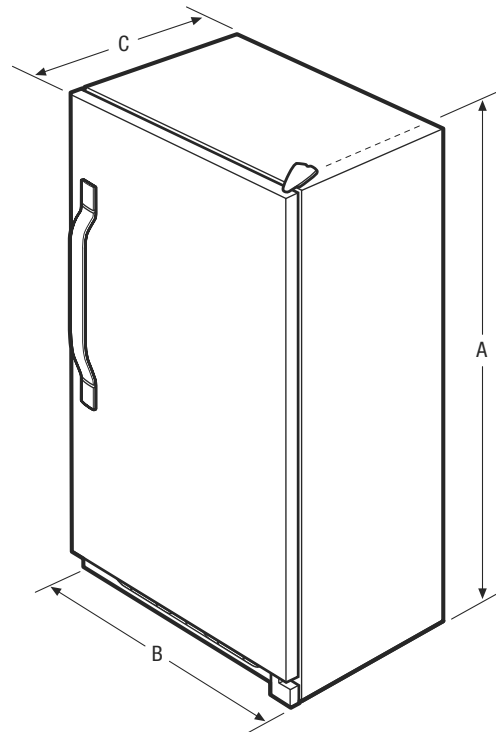

Features	
Door Handle Design	Straight
Reversible Door	
Automatic Door Closer	Yes
Leveling Legs	Yes
Adjustable Temperature Control	Yes
Airflow Ports	Yes
Full-Width Shelves	1 Adjustable Glass/ 1 Fixed Glass/ 1 Fixed Wire
Slide-Out Wire Baskets	2
Interior Lighting	Bright
Door Bins	4 Full-Width/ 1 Tall Tilt-Out
Door Racks	
Fixed Door Shelf Retainers	Yes
Certifications	
CSA Rating	Household
Specifications	
Total Capacity (Cu. Ft.)	16.7
Shelf Area (Sq. Ft.)	18.2
Annual Energy (kWH)	438
Annual Energy Cost (.1065/kWH)	$47
Power Supply Connection Location	Right Bottom Rear
Voltage Rating	115V
Connected Load (kW rating) @ 115 Volts¹	.55
Amps @ 115 Volts	5
Minimum Circuit Required (Amps)	15
Shipping Weight (Approx.)	214 Lbs.

¹An electrical supply with grounded three-prong receptacle is required. The power supply circuit must be installed in accordance with current edition of National Electrical Code (NFPA 70) and local codes & ordinances.

NOTE: For planning purposes only. Always consult local and national electric and plumbing codes. Refer to Product Installation Guide for detailed installation instructions on the web at frigidaire.com.

Product Dimensions	
A - Height (Including Hinges)	65-7/8"
B - Width	32"
C - Depth (Including Door)	26-5/8"
D - Depth with Door Open 90°	57-1/2"

Accessories information available on the web at frigidaire.com