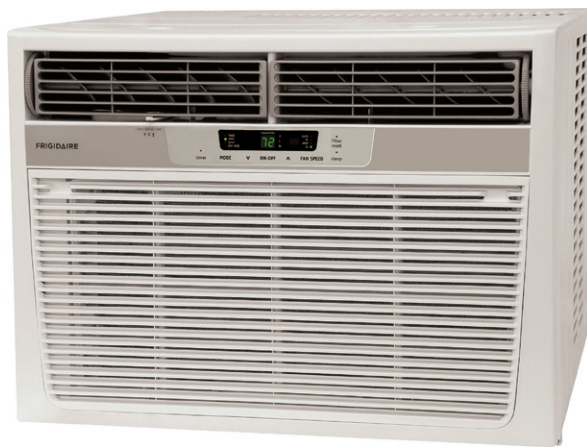

# Home Comfort

FRA18EMU2

## Median Air Conditioner/Heater

### Product Dimensions

Height	17-7/8"
Width	23-5/8"
Depth	25-3/8"

#### Multi-Speed Fan

Features three different fan speeds, for more cooling flexibility.