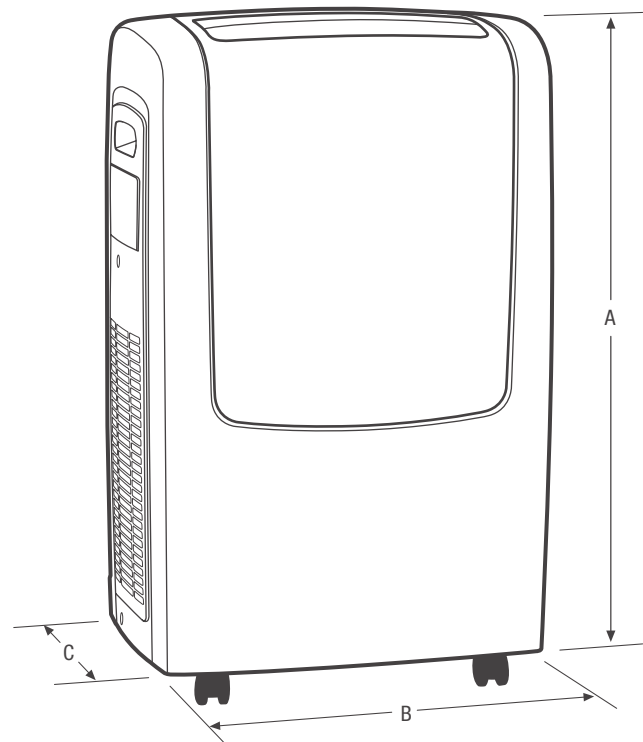

Performance	
BTU (Cool)	12,000
Dehumidification (Pints/Hour)	2.7
Cool Area (Up To Sq. Ft.)	550
Energy Efficiency Ratio	8.7
Electrical	
Volts	115
Amps (Cool)	12.4
Watts (Cool)	1,380
Length of Power Cord (Min./Max.)	6'/6.5'
Plug Type (NEMA)	LCDI (5-15P)
Features	
Electronic Controls	Ready-Select® Controls
Fan Speeds (Cool/Fan)	3/3
Low Voltage Start-Up	Yes
Auto Cool Function	Yes
Energy Save	
Sleep Mode	Yes
Filter Check	Yes
24-Hour On/Off Timer	Yes
Clean Air Ionizer	
Remote Control	Full-Function
Air CFM (High/Med/Low)	356/312/259
Air Direction Control	Swing
Fresh Air/Exhaust Vent/Closed	No/Yes/No
Filter Type	Antibacterial Mesh
Filter Access	Rear
Warranty¹	Yes
Certifications	
Performance	ASHRAE
Specifications	
Refrigerant	R410a
Shipping Weight (Approx.)	88 Lbs.

¹Warranty 5 year sealed system/1 year full parts and labor.

NOTE: For planning purposes only. Always consult local and national electric and plumbing codes. Refer to Product Installation Guide for detailed installation instructions on the web at frigidaire.com.

Product Dimensions	
A - Height	32"
B - Width	20"
C - Depth	16-3/4"

Accessories information available on the web at frigidaire.com