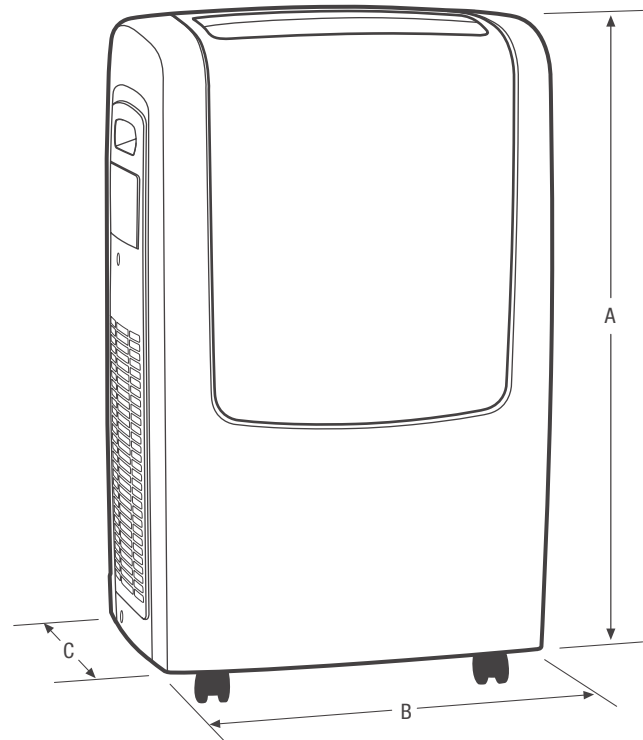

Performance	
BTU (Cool)	9,000
Dehumidification (Pints/Hour)	2.1
Cool Area (Up To Sq. Ft.)	400
Energy Efficiency Ratio	8.4
Electrical	
Volts	115
Amps (Cool)	9.2
Watts (Cool)	1,010
Length of Power Cord (Min./Max.)	6'/6.5'
Plug Type (NEMA)	LCDI (5-15P)
Features	
Electronic Controls	Ready-Select® Controls
Fan Speeds (Cool/Fan)	3/3
Low Voltage Start-Up	Yes
Auto Cool Function	Yes
Energy Save	
Sleep Mode	Yes
Filter Check	Yes
24-Hour On/Off Timer	Yes
Clean Air Ionizer	
Remote Control	Full-Function
Air CFM (High/Med/Low)	358/317/265
Air Direction Control	Swing
Fresh Air/Exhaust Vent/Closed	No/Yes/No
Filter Type	Antibacterial Mesh
Filter Access	Rear
Warranty¹	Yes
Certifications	
Performance	ASHRAE
Specifications	
Refrigerant	R410a
Shipping Weight (Approx.)	85 Lbs.

¹Warranty 5 year sealed system/1 year full parts and labor.

NOTE: For planning purposes only. Always consult local and national electric and plumbing codes. Refer to Product Installation Guide for detailed installation instructions on the web at frigidaire.com.

Product Dimensions	
A - Height	32"
B - Width	20"
C - Depth	16-3/4"

Accessories information available on the web at frigidaire.com