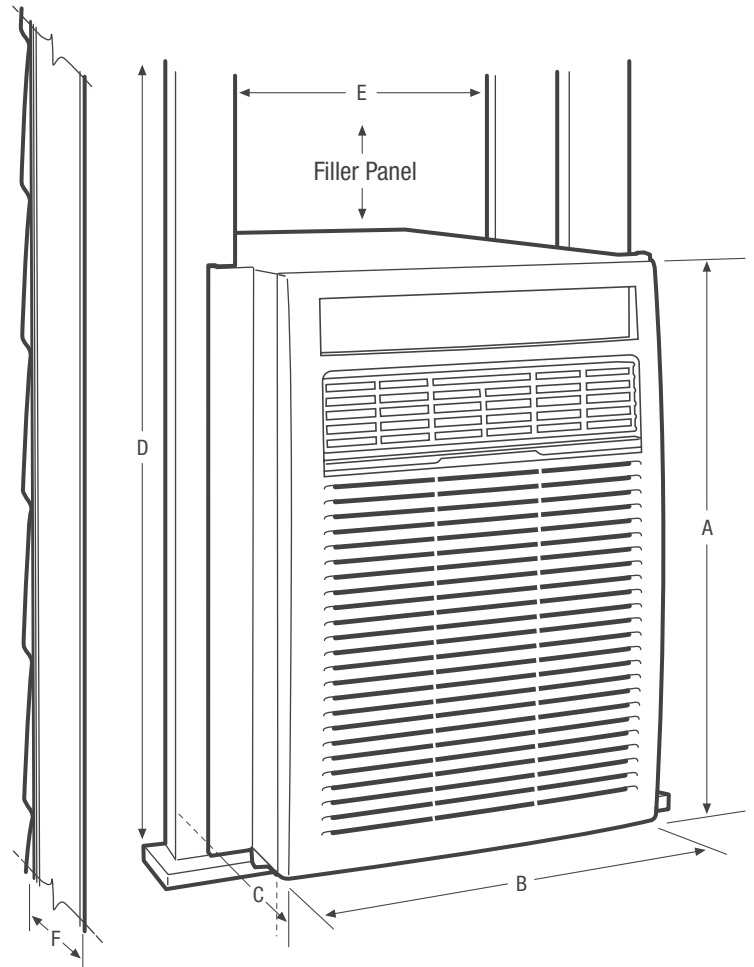

Performance	
BTU (Cool)	12,000
Dehumidification (Pints/Hour)	3.6
Cool Area (Sq. Ft.)	640
Energy Efficiency Ratio	9.5
Electrical	
Volts	115
Amps (Cool)	11.6
Watts (Cool)	1,260
Length of Power Cord (Min./Max.)	6' / 6-1/2'
Plug Type (NEMA)	LCDI (5-15P)
Features	
Electronic Controls	Ready-Select® Controls
Fan Speeds (Cool/Fan)	3/3
Low Voltage Start-Up	Yes
Auto Cool Function	Yes
Energy Save	Yes
Sleep Mode	Yes
Filter Check	Yes
24-Hour On/Off Timer	Yes
Clean Air Ionizer	
Remote Control	Full-Function
Air CFM (High/Med/Low)	500/305/278
Air Direction Control	4-Way
Fresh Air/Exhaust Vent/Closed	No/Yes/Yes
Filter Type	Antibacterial Mesh
Filter Access	Slide-Out
Slide-Out Chassis	
Window Mounting Kit (Included)	Pleated Quick Mount
Warranty¹	Yes
Certifications	
Performance	AHAM
Specifications	
Refrigerant	R410a
Shipping Weight (Approx.)	88 Lbs.

¹Warranty 5 year sealed system/1 year full parts and labor.

NOTE: For planning purposes only. Always consult local and national electric codes. Refer to Product Installation Guide for detailed installation instructions on the web at frigidaire.com.

Product Dimensions	
A - Height	20-1/4"
B - Width	14-1/5"
C - Depth	23-1/2"

Window Dimensions	
D - Height (Min.)	21-1/2" / 40"
E - Width	15-1/2"
Wall Cutout Dimensions	
F - Max. Wall Thickness	8-1/2"

Accessories information available on the web at frigidaire.com