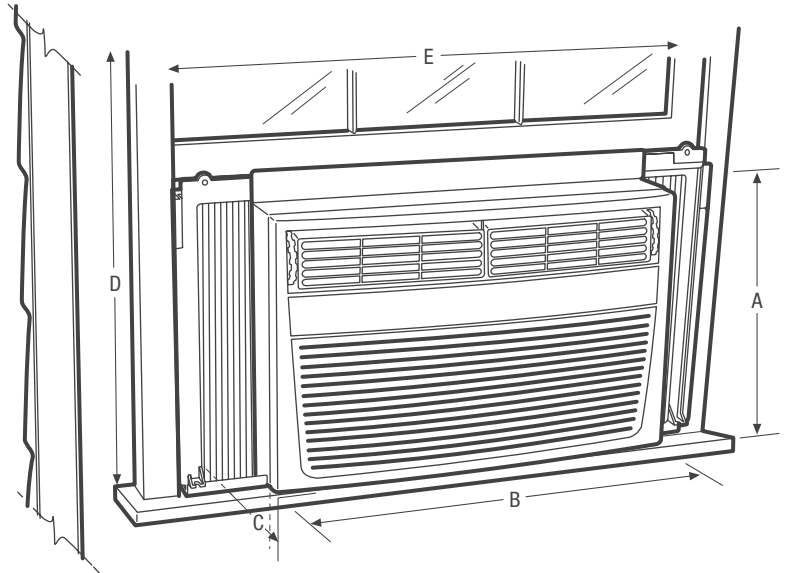

Performance	
BTU (Cool)	8,000
Dehumidification (Pints/Hour)	1.7
Cool Area (Sq. Ft.)	350
Energy Efficiency Ratio	10.8
Electrical	
Volts	115
Amps (Cool)	7.0
Watts (Cool)	740
Length of Power Cord (Min./Max.)	6' / 6.5'
Plug Type (NEMA)	LCDI (5-15P)
Features	
Electronic Controls	Ready-Select® Controls
Fan Speeds (Cool / Fan)	3 / 3
Low Voltage Start-Up	Yes
Auto Cool Function	Yes
Energy Save	Yes
Sleep Mode	Yes
Filter Check	Yes
24-Hour On / Off Timer	Yes
Clean Air Ionizer	Yes
Remote Control	Full-Function Remote T'Stat
Air CFM (High / Med / Low)	217 / 176 / 147
Air Direction Control	8-Way
Fresh Air / Exhaust Vent / Closed	No / No / Yes
Filter Type	Antibacterial Mesh
Filter Access	Tilt-Out
Slide-Out Chassis	
Window Mounting Kit (Included)	Pleated Quick Mount
Warranty¹	Yes
Certifications	
ENERGY STAR®	
Performance	AHAM
Specifications	
Refrigerant	R410a
Shipping Weight (Approx.)	55 Lbs.

¹Warranty 5 year sealed system / 1 year full parts and labor.

NOTE: For planning purposes only. Always consult local and national electric codes. Refer to Product Installation Guide for detailed installation instructions on the web at frigidaire.com.

Product Dimensions	
A - Height	13-7/16"
B - Width	18-1/2"
C - Depth	15-1/2"

Window Dimensions	
D - Height (Min.)	14"
E - Width (Min./Max.)	23" / 36"

Accessories information available on the web at frigidaire.com

FRIGIDAIRE

USA • 10200 David Taylor Drive • Charlotte, NC 28262 • 1-800-FRIGIDAIRE • frigidaire.com
CANADA • 5855 Terry Fox Way • Mississauga, ON L5V 3E4 • 1-800-265-8352 • frigidaire.ca