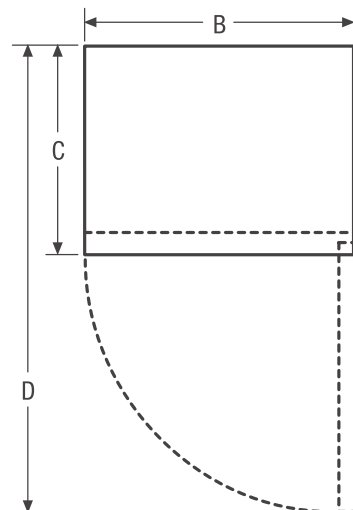

NOTE: For planning purposes only. Always consult local and national electric codes. Refer to Product Installation Guide for detailed installation instructions on the web at frigidaire.com.

Product Dimensions	
A - Height	33-1/2"
B - Width	18-5/8"
C - Depth (Incl. Door)	19-1/2"
D - Depth with Door Open 90°	36-5/8"