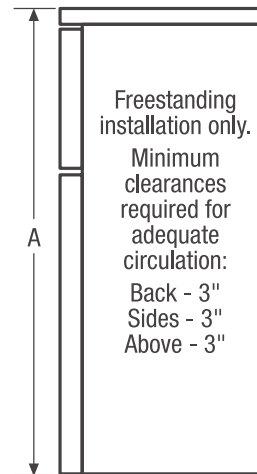

Compact Refrigerator

FFPH31M6LM

3.1 Cu. Ft.

Product Dimensions

A - Height	33-1/2"
B - Width	18-5/8"
C - Depth (Including Door)	19-1/2"
D - Depth with Door Open 90°	36-5/8"

More Easy-To-Use Features

Reversible Door Swing Option

Refrigerator door bins offer additional storage and organization.

SpaceWise® Adjustable Glass Shelf

Easily adjust shelf up and down to create more space for taller items.

Bright Lighting

Our bright lighting makes it easy to see what's inside.

ENERGY STAR®

Available in:

Silver Mist (M)

Features	
Cubic Feet (Cu. Ft.)	3.1
Defrost	Manual
Exterior	
Door Color	Silver Mist
Cabinet Color	Black
Door Handle	Integrated
Door Stops	Yes
Reversible Door	Yes
Interior	
Lighting	Bright
Refrigerator Shelves	1 SpaceWise® Adjustable Glass / 1 Fixed Removable Glass
Store-More™ Crisper Drawers	1 Clear
Door Bins	1 Half-Width Clear
Door Racks	1 Full-Width Clear
Tall Bottle Retainers	
Can Rack	4-Can Capacity
Freezer Racks	1 Full-Width White
Freezer Shelves	
Cabinet Liner	White
Certifications	
ENERGY STAR®	Yes
Specifications	
Total Capacity (Cu. Ft.)	3.1
Refrigerator Capacity (Cu. Ft.)	2.2
Freezer Capacity (Cu. Ft.)	0.9
Power Supply Connection Location	Right Bottom Rear
Voltage Rating	120V / 60Hz / 15 or 20A
Minimum Circuit Required (Amps)	15
Shipping Weight (Approx.)	64 Lbs.
Installation Type	Freestanding

NOTE: For planning purposes only. Always consult local and national electric codes. Refer to Product Installation Guide for detailed installation instructions on the web at frigidaire.com.

Product Dimensions	
A - Height	33-1/2"
B - Width	18-5/8"
C - Depth (Incl. Door)	19-1/2"
D - Depth with Door Open 90°	36-5/8"