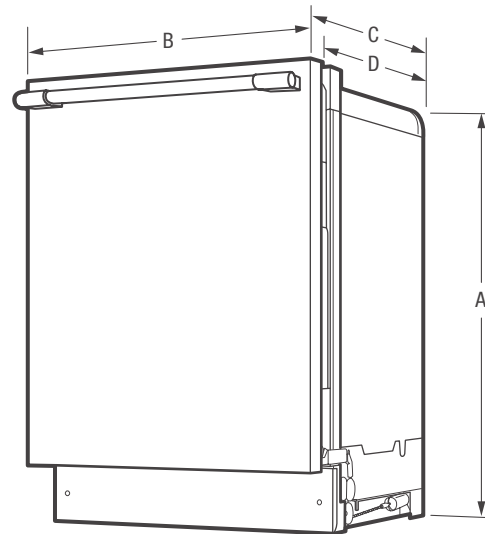

Features	
Control Design	Fully-Integrated Pro-Select*
Digital Display	Yes
Door Latch/Stay-Put Door Hinge Design	Yes/Yes
Low Rinse-Aid Indicator Light	Yes
Interior Design/Interior Color	Tall Tub/Stainless Steel
Wash System	Direct Feed
Wash Arm	OrbitPower™
Wash Levels/Wash Speeds	5/Variable
PowerSense Technology™	Yes
AquaSurge™ Technology	Yes
Sound Package	SilentDesign™
Filter/Filter Trap	S. Steel/Removable
Soft Food Disposer	
dB Level	47
Drying System	PowerPlus™ Dry
Cycles	
Number of Cycles	7
PowerPlus™ (Heavy)	Yes
Normal	Yes
Light	
Quick Wash (30-Min.)	Yes
Favorite	Yes
China Crystal	Yes
Rinse Only	Yes
Energy Saver Plus	Yes
Upper Rack Wash Only	
Cycle Indicator Light/Control Lock	Yes/Yes
Cycle Complete Floor Beam Indicator	LED
Options	
Heat/No Heat Dry	Yes
Hi-Temp Wash	Yes
NSF® Certified Sanitize Rinse	Yes
Delay Start	1-24 Hour
Rack System	
Rack Design	Deluxe
Rack Coating	Nylon TufRacks™
SpaceWise® Upper Rack -	
Rack Handles	Yes
Delicate-Care™ Soft Grips	Yes
Fold-Down Tines	Yes
Cup Shelves/Stemware Grips	2/6
Versa-Tray™	
Adjustable Rack Height	Yes
Lower Rack -	
SpaceWise® Silverware Basket	3-Piece Split
Fold-Down Tines	2 Full Rows
Small Items Cover	3
Certifications	
ENERGY STAR®	Yes
NSF® International Certification	Yes
Specifications	
Water Inlet Location	Bottom Left
Water Usage (Gallons)	4.0 - 8.0
Water Pressure (PSI)	20 - 120
Integral Air Gap on Supply	Yes
Leveling Legs	3
Power Supply Connection Location	Right Bottom Front
Voltage Rating	120V / 60 Hz / 15A
Connected Load (kW Rating) @ 120 Volts¹	1.44
Amps @ 120 Volts	15
Shipping Weight (Approx.)	75 Lbs.

NOTE: For planning purposes only. Always consult local and national electric and plumbing codes. Refer to Product Installation Guide for detailed installation instructions on the web at frigidaire.com.

Product Dimensions	
A - Height (Adjustable)	33-3/4" - 35-3/4"
B - Width	24"
C - Depth (Including Door)	24-1/4"
D - Depth (To Tub Flange)	22-1/2"
Depth with Door Open 90°	50-1/4"

Cutout Dimensions	
Height (Min.)	34"
Height (Max.)	35-3/4"
Width (Min.)	24"
Depth (Min.)	24"

¹For use on adequately wired 120V, dedicated circuit having 2-wire service with a separate ground wire. Appliance must be grounded for safe operation.

Accessories information available on the web at frigidaire.com

FRIGIDAIRE

USA • 10200 David Taylor Drive • Charlotte, NC 28262 • 1-800-FRIGIDAIRE • frigidaire.com
CANADA • 5855 Terry Fox Way • Mississauga, ON L5V 3E4 • 1-800-265-8352 • frigidaire.ca

FPID2497R 02/15

© 2015 Electrolux Home Products, Inc.

Specifications subject to change.