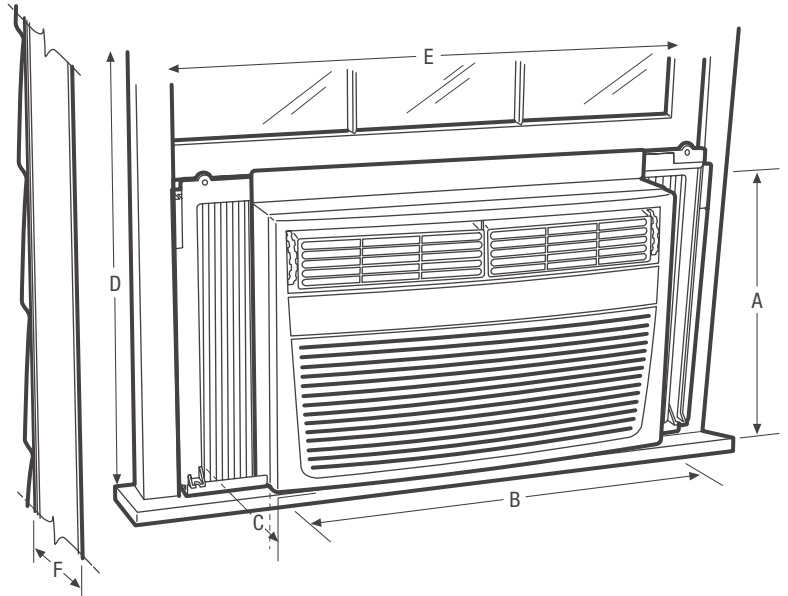

Performance	
BTU (Cool)	28,000 / 27,500
Dehumidification (Pints/Hour)	9.5
Cool Area (Up To Sq. Ft.)	1,900
Combined Energy Efficiency Ratio	9.0
Energy Efficiency Ratio	9.0
Electrical	
Volts	230 / 208
Amps (Cool)	13.8 / 15.0
Watts (Cool)	3,110 / 3,050
Length of Power Cord (Min./Max.)	5' / 6'
Plug Type (NEMA)	LCDI (6-30P)
Features	
Electronic Controls	Ready-Select® Controls
Fan Speeds (Cool / Fan)	3 / 3
Low Voltage Start-Up	Yes
Auto Cool Function	Yes
Energy Saver Mode	Yes
Sleep Mode	Yes
Filter Check	Yes
24-Hour On / Off Timer	Yes
Clean Air Ionizer	Yes
Remote Control	Full-Function Remote T'Stat
Air CFM (High / Med / Low)	823 / 755 / 683
Air Direction Control	8-Way
Fresh Air / Exhaust Vent / Closed	Yes / Yes / Yes
Filter Type	Antibacterial Mesh
Filter Access	Tilt-Out
Slide-Out Chassis	Yes
Window Mounting Kit (Included)	Pleated Quick Mount
Warranty¹	Yes
Certifications	
Performance	AHAM
Specifications	
Refrigerant	R410a
Shipping Weight (Approx.)	161 Lbs.

¹Warranty 5 year sealed system / 1 year full parts and labor.

NOTE: For planning purposes only. Always consult local and national electric codes. Refer to Product Installation Guide for detailed installation instructions on the web at frigidaire.com.

Product Dimensions	
A - Height	18-5/8"
B - Width	26-1/2"
C - Depth	26-1/2"

Window Dimensions	
D - Height (Min.)	19-1/2"
E - Width (Min./Max.)	31" / 42"
Wall Cutout Dimensions	
F - Max. Wall Thickness	10"
Height	18-7/8"
Width	26-3/4"

Accessories information available on the web at frigidaire.com