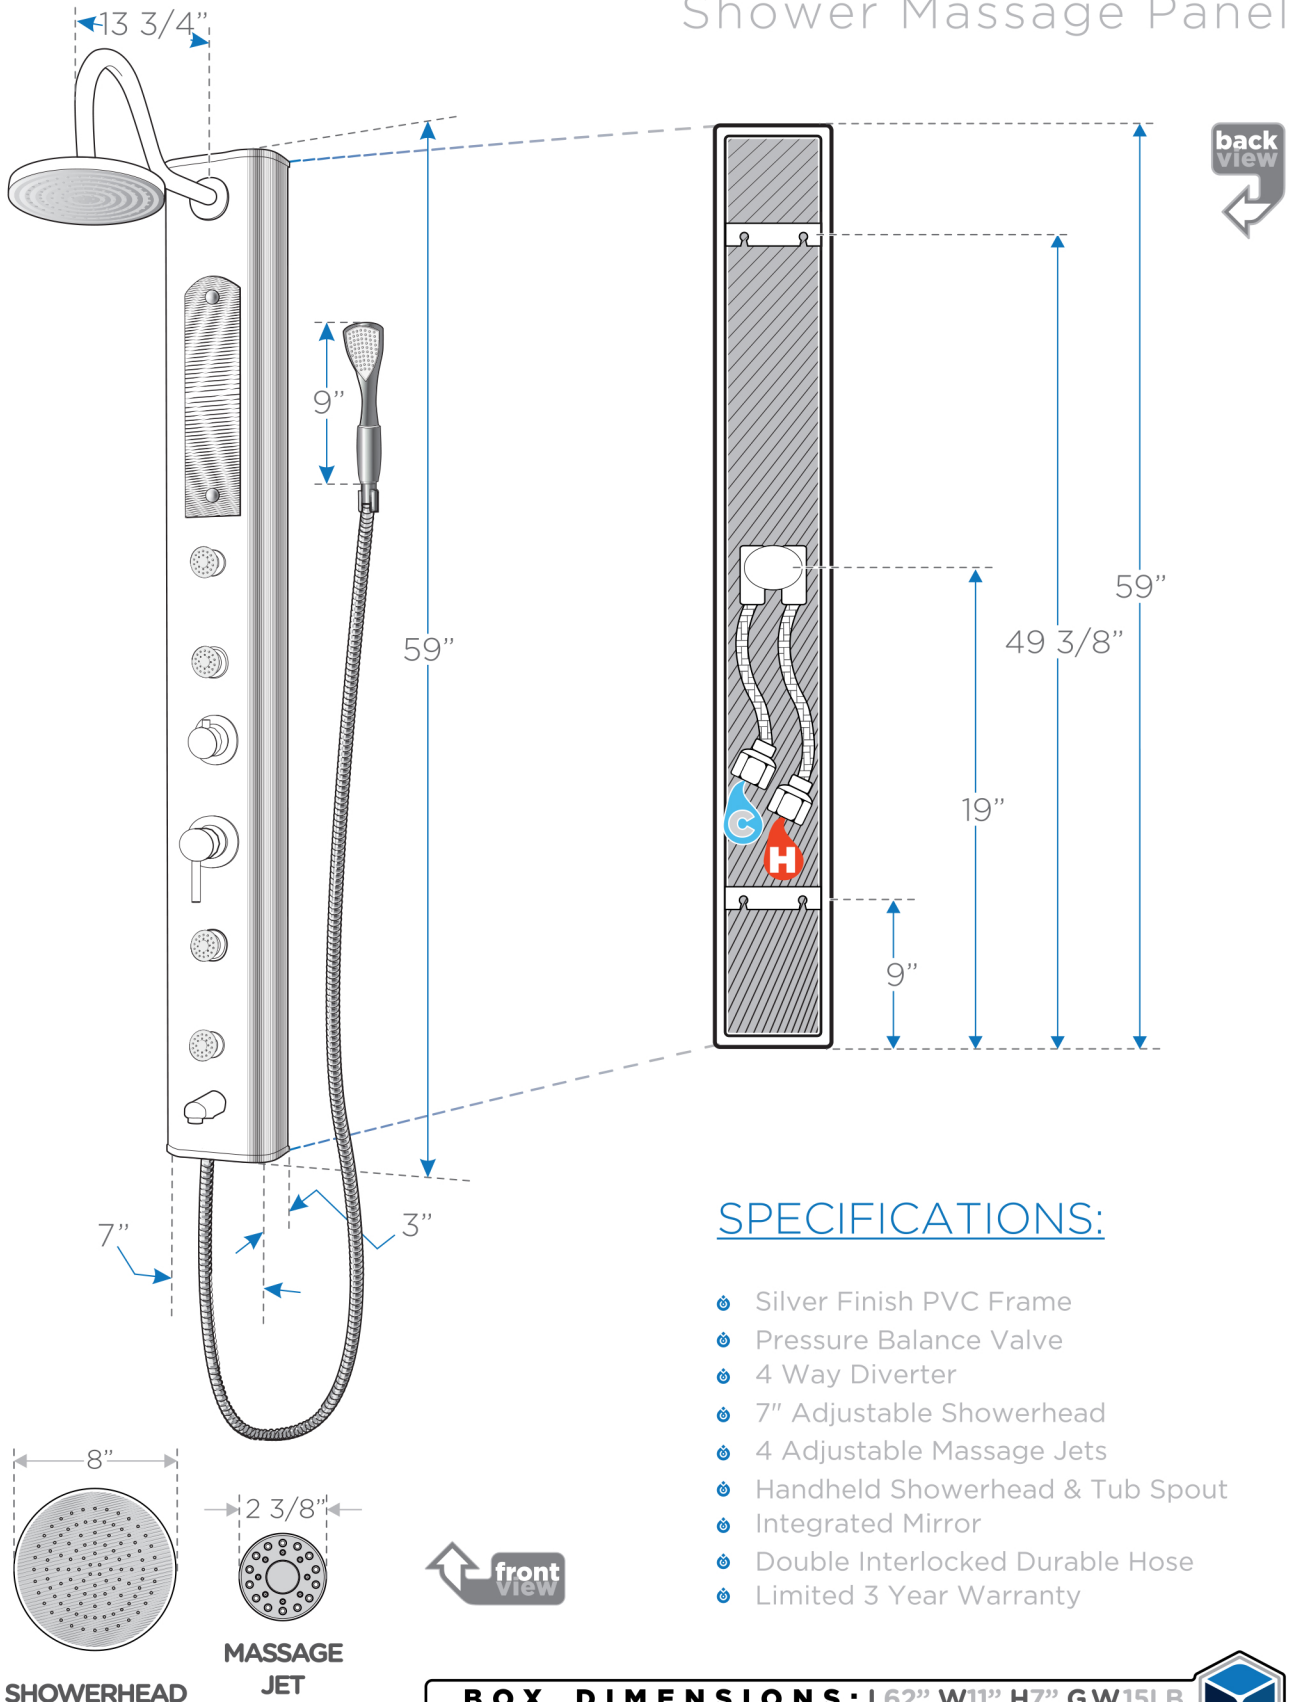

VENEZIA

FSP8003

Shower Massage Panel

SPECIFICATIONS:

- Silver Finish PVC Frame
- Pressure Balance Valve
- 4 Way Diverter
- 7" Adjustable Showerhead
- 4 Adjustable Massage Jets
- Handheld Showerhead & Tub Spout
- Integrated Mirror
- Double Interlocked Durable Hose
- Limited 3 Year Warranty

BOX DIMENSIONS: L62" W11" H7" G.W.15LB