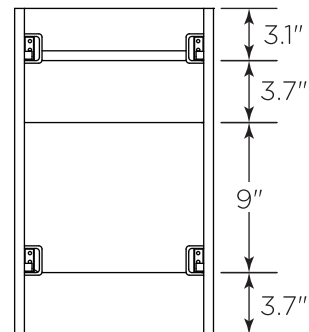

# FVN31-122412ACA FORMOSA INSTALLATION GUIDE

FVN31-122412ACA  
Vanity Front

FMR3120ACA  
Mirror Front

FCT2048WH-S-CMB  
Counter Top Front

FCB3124ACA  
Cabinet Front

FCB3124ACA  
Cabinet Back

FST3112ACA (X2)  
Cabinet Front

FST3112ACA  
Cabinet Back

**NOTE:** All dimensions & specifications are approximate and subject to change without notice.