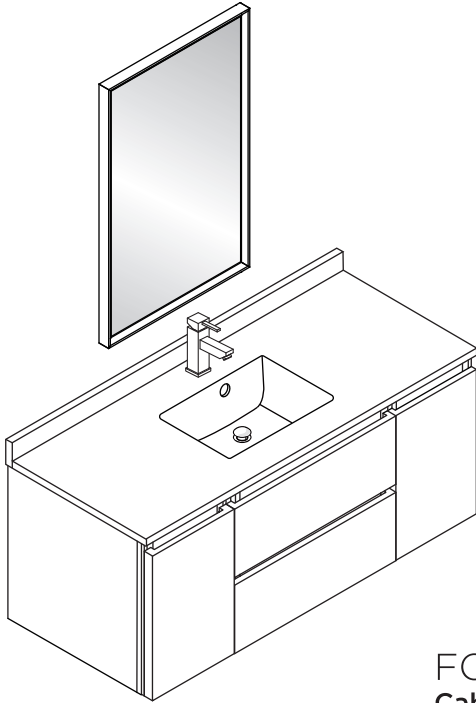

# FVN31-122412ACA FORMOSA INSTALLATION GUIDE

FVN31-122412ACA  
Vanity Front

FMR3120ACA  
Mirror Front

FCT2048WH-S-CMB  
Counter Top Front

FCB3124ACA  
Cabinet Front

FCB3124ACA  
Cabinet Back

FST3112ACA (X2)  
Cabinet Front

FST3112ACA  
Cabinet Back

**NOTE:** All dimensions & specifications are approximate and subject to change without notice.