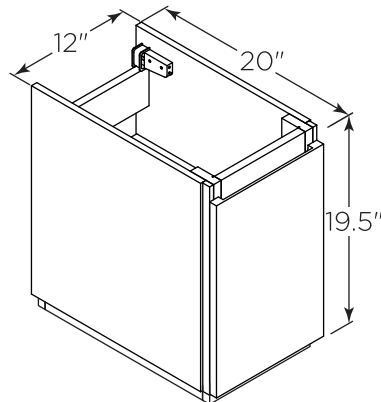

# FVN31-122412ACA FORMOSA INSTALLATION GUIDE

FVN31-122412ACA  
Vanity Front

FMR3120ACA  
Mirror Front

FCT2048WH-S-CMB  
Counter Top Front

FCB3124ACA  
Cabinet Front

FCB3124ACA  
Cabinet Back

FST3112ACA (X2)  
Cabinet Front

FST3112ACA  
Cabinet Back

**NOTE:** All dimensions & specifications are approximate and subject to change without notice.