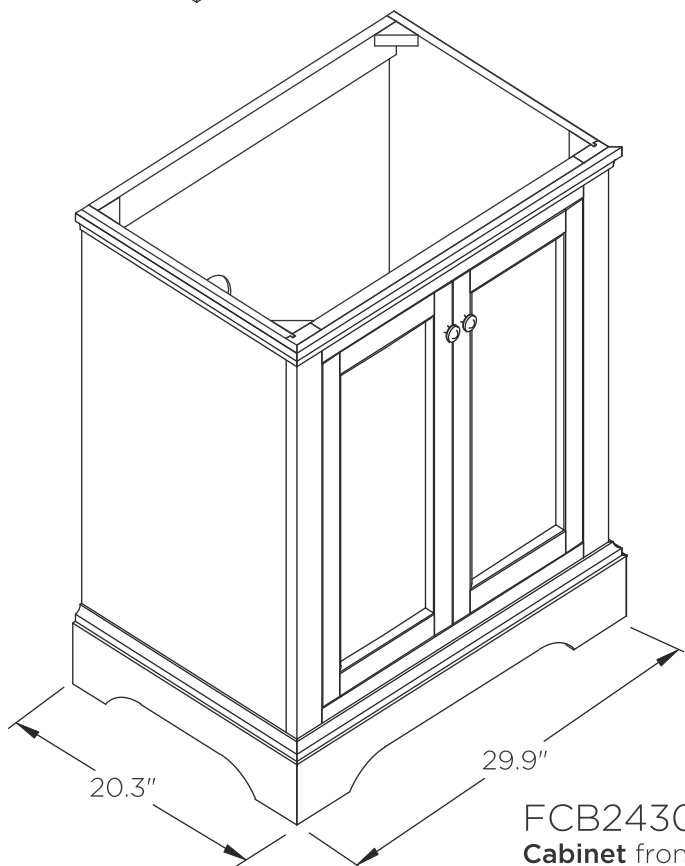

FVN2430 WINDSOR

INSTALLATION GUIDE

FVN2430
Vanity front

FMR2424
Mirror front

FCT2030WH-CMB
Counter Top front

FCB2430
Cabinet front

FCB2430
Cabinet back

NOTE: All dimensions & specifications are approximate and subject to change without notice.