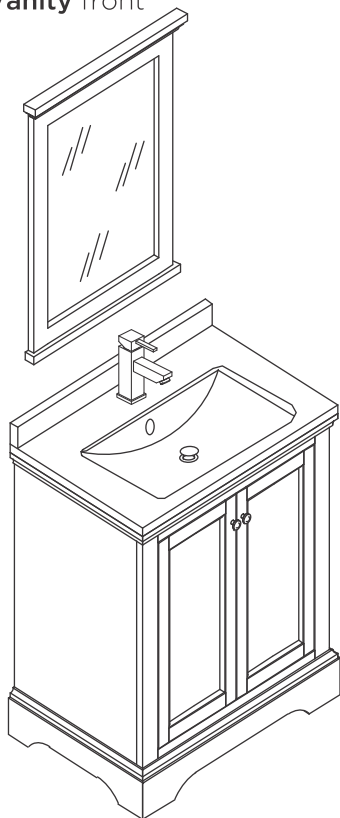

FVN2430 WINDSOR

INSTALLATION GUIDE

FVN2430
Vanity front

FMR2424
Mirror front

FCT2030WH-CMB
Counter Top front

FCB2430
Cabinet front

FCB2430
Cabinet back

NOTE: All dimensions & specifications are approximate and subject to change without notice.