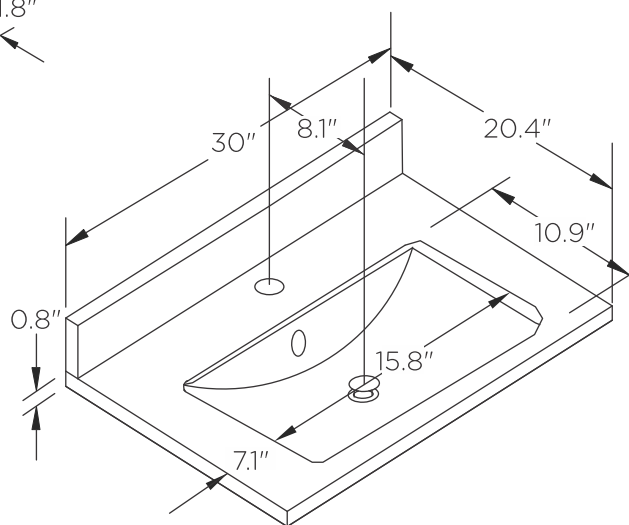

FVN2430 WINDSOR

INSTALLATION GUIDE

FVN2430
Vanity front

FMR2424
Mirror front

FCT2030WH-CMB
Counter Top front

FCB2430
Cabinet front

FCB2430
Cabinet back

NOTE: All dimensions & specifications are approximate and subject to change without notice.