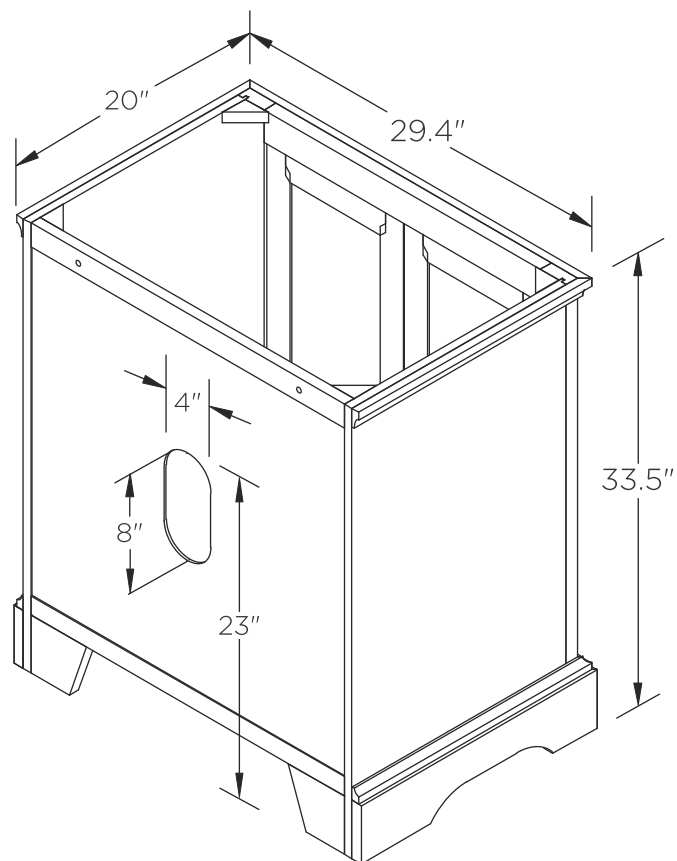

FVN2430 WINDSOR

INSTALLATION GUIDE

FVN2430
Vanity front

FMR2424
Mirror front

FCT2030WH-CMB
Counter Top front

FCB2430
Cabinet front

FCB2430
Cabinet back

NOTE: All dimensions & specifications are approximate and subject to change without notice.