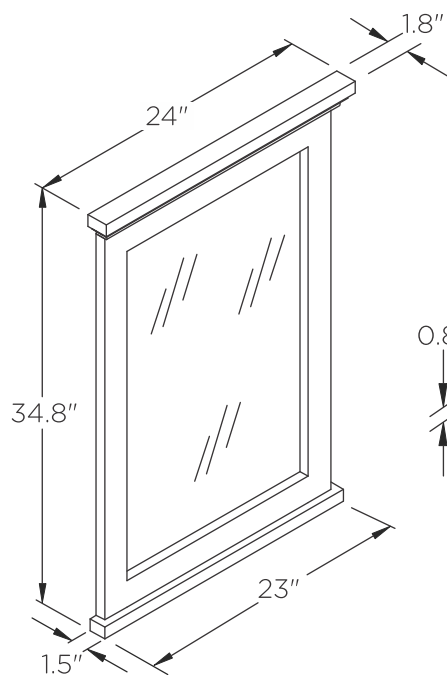

FVN2430 WINDSOR

INSTALLATION GUIDE

FVN2430
Vanity front

FMR2424
Mirror front

FCT2030WH-CMB
Counter Top front

FCB2430
Cabinet front

FCB2430
Cabinet back

NOTE: All dimensions & specifications are approximate and subject to change without notice.