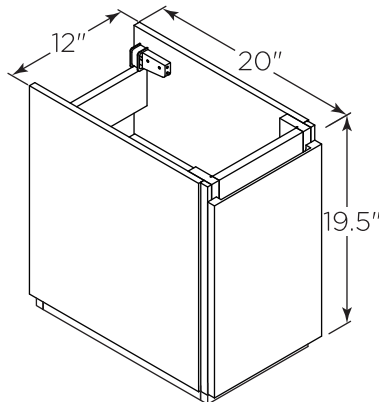

# FVN31-122412ACA FORMOSA INSTALLATION GUIDE

FVN31-122412ACA  
Vanity Front

FMR3120ACA  
Mirror Front

FCT2048WH-S-CMB  
Counter Top Front

FCB3124ACA  
Cabinet Front

FCB3124ACA  
Cabinet Back

FST3112ACA (X2)  
Cabinet Front

FST3112ACA  
Cabinet Back

**NOTE:** All dimensions & specifications are approximate and subject to change without notice.