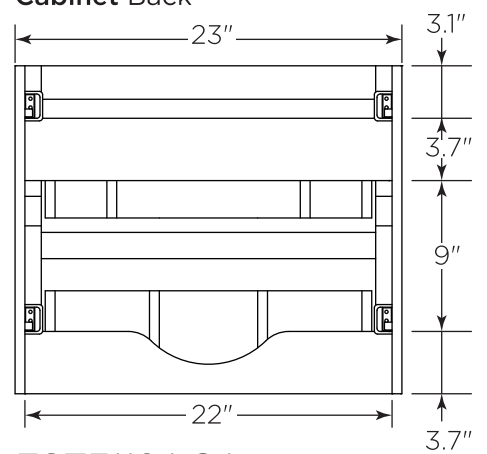

# FVN31-122412ACA FORMOSA INSTALLATION GUIDE

FVN31-122412ACA  
Vanity Front

FMR3120ACA  
Mirror Front

FCT2048WH-S-CMB  
Counter Top Front

FCB3124ACA  
Cabinet Front

FCB3124ACA  
Cabinet Back

FST3112ACA (X2)  
Cabinet Front

FST3112ACA  
Cabinet Back

**NOTE:** All dimensions & specifications are approximate and subject to change without notice.