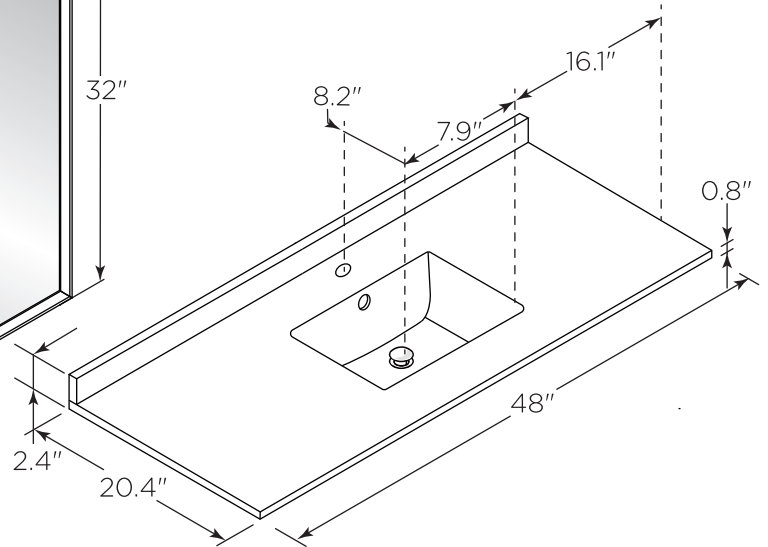

# FVN31-122412ACA FORMOSA INSTALLATION GUIDE

FVN31-122412ACA  
Vanity Front

FMR3120ACA  
Mirror Front

FCT2048WH-S-CMB  
Counter Top Front

FCB3124ACA  
Cabinet Front

FCB3124ACA  
Cabinet Back

FST3112ACA (X2)  
Cabinet Front

FST3112ACA  
Cabinet Back

**NOTE:** All dimensions & specifications are approximate and subject to change without notice.