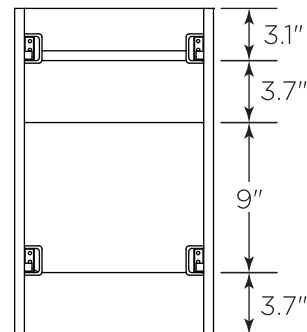

# FVN31-122412ACA FORMOSA INSTALLATION GUIDE

FVN31-122412ACA  
Vanity Front

FMR3120ACA  
Mirror Front

FCT2048WH-S-CMB  
Counter Top Front

FCB3124ACA  
Cabinet Front

FCB3124ACA  
Cabinet Back

FST3112ACA (X2)  
Cabinet Front

FST3112ACA  
Cabinet Back

**NOTE:** All dimensions & specifications are approximate and subject to change without notice.