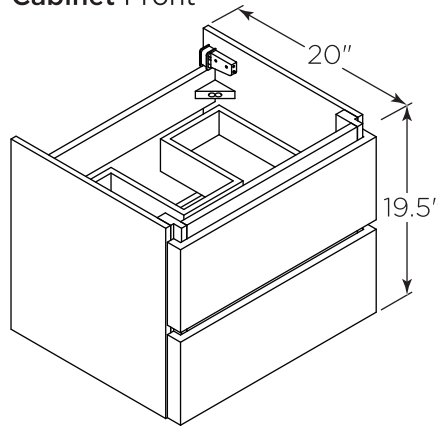

# FVN31-122412ACA FORMOSA INSTALLATION GUIDE

FVN31-122412ACA  
Vanity Front

FMR3120ACA  
Mirror Front

FCT2048WH-S-CMB  
Counter Top Front

FCB3124ACA  
Cabinet Front

FCB3124ACA  
Cabinet Back

FST3112ACA (X2)  
Cabinet Front

FST3112ACA  
Cabinet Back

**NOTE:** All dimensions & specifications are approximate and subject to change without notice.