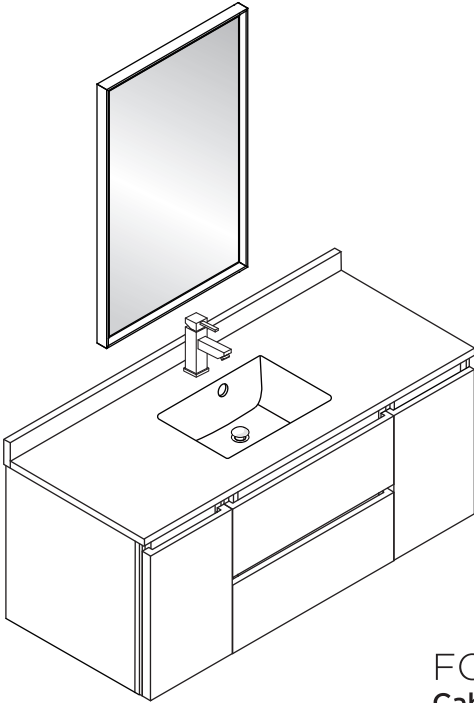

# FVN31-122412ACA FORMOSA INSTALLATION GUIDE

FVN31-122412ACA  
Vanity Front

FMR3120ACA  
Mirror Front

FCT2048WH-S-CMB  
Counter Top Front

FCB3124ACA  
Cabinet Front

FCB3124ACA  
Cabinet Back

FST3112ACA (X2)  
Cabinet Front

FST3112ACA  
Cabinet Back

**NOTE:** All dimensions & specifications are approximate and subject to change without notice.