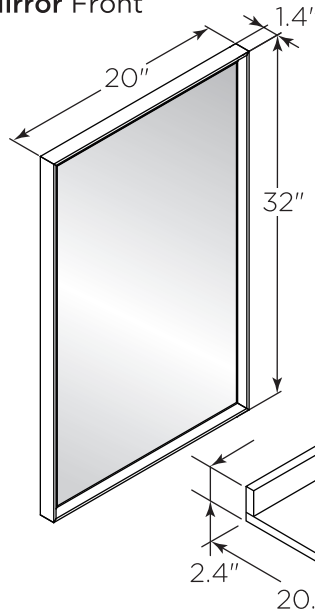

# FVN31-122412ACA FORMOSA INSTALLATION GUIDE

FVN31-122412ACA  
Vanity Front

FMR3120ACA  
Mirror Front

FCT2048WH-S-CMB  
Counter Top Front

FCB3124ACA  
Cabinet Front

FCB3124ACA  
Cabinet Back

FST3112ACA (X2)  
Cabinet Front

FST3112ACA  
Cabinet Back

**NOTE:** All dimensions & specifications are approximate and subject to change without notice.