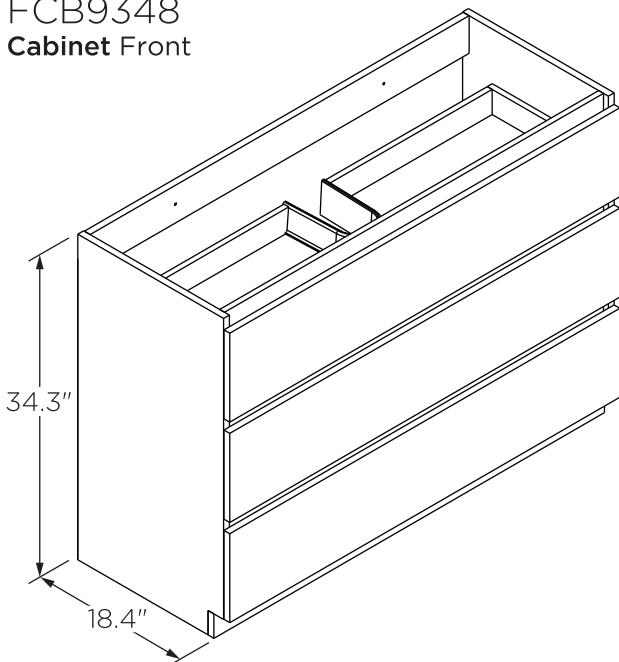

# FVN9348 SENZA INSTALLATION GUIDE

FVN9348  
Vanity Front

FMC8010  
Medicine Cabinet Front

FVS9348WH  
Counter Top Front

FCB9348  
Cabinet Front

FCB9348  
Cabinet Back

**NOTE:** All dimensions & specifications are approximate and subject to change without notice.