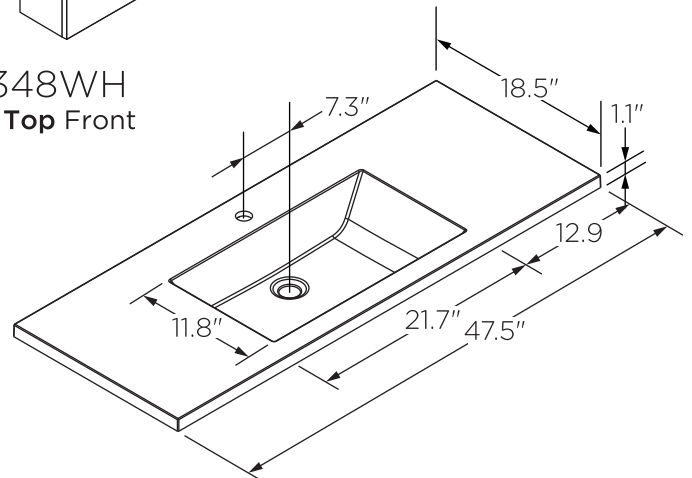

# FVN9348 SENZA INSTALLATION GUIDE

FVN9348  
Vanity Front

FMC8010  
Medicine Cabinet Front

FVS9348WH  
Counter Top Front

FCB9348  
Cabinet Front

FCB9348  
Cabinet Back

**NOTE:** All dimensions & specifications are approximate and subject to change without notice.