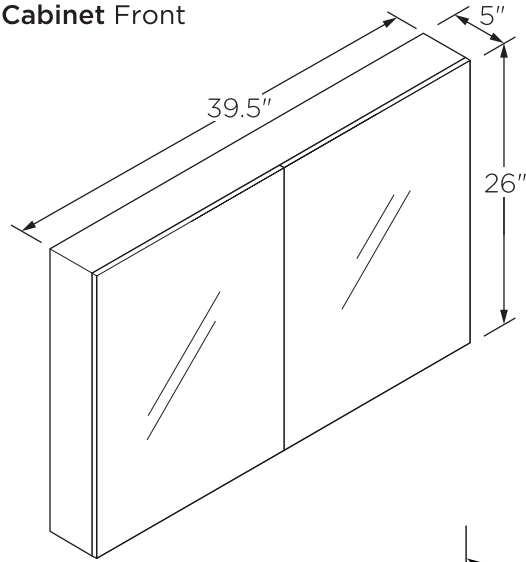

# FVN9348 SENZA INSTALLATION GUIDE

FVN9348  
Vanity Front

FMC8010  
Medicine Cabinet Front

FVS9348WH  
Counter Top Front

FCB9348  
Cabinet Front

FCB9348  
Cabinet Back

**NOTE:** All dimensions & specifications are approximate and subject to change without notice.