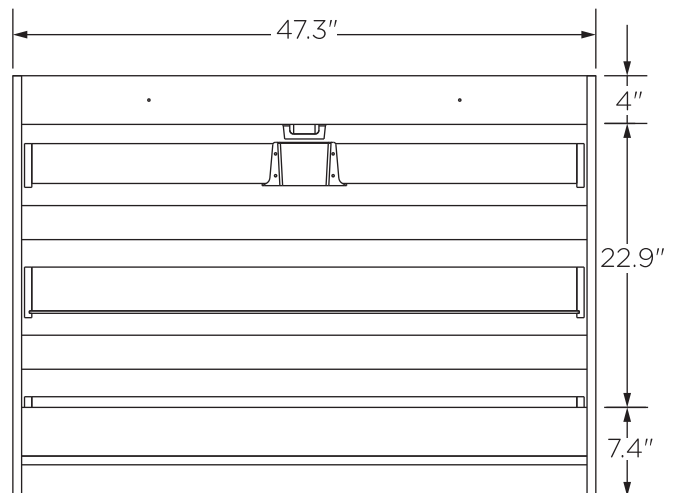

# FVN9348 SENZA INSTALLATION GUIDE

FVN9348  
Vanity Front

FMC8010  
Medicine Cabinet Front

FVS9348WH  
Counter Top Front

FCB9348  
Cabinet Front

FCB9348  
Cabinet Back

**NOTE:** All dimensions & specifications are approximate and subject to change without notice.