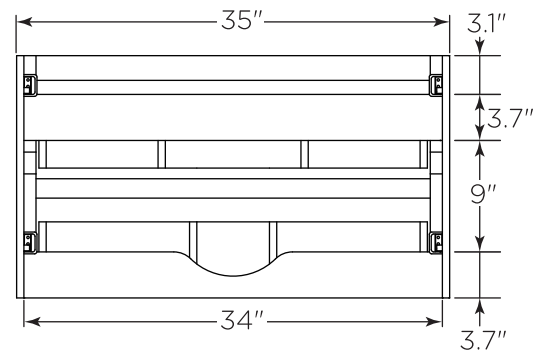

FVN3136ACA-FS FORMOSA INSTALLATION GUIDE

FVN3136ACA-FS
Vanity Front

FMR3132ACA
Mirror Front

FCT2036WH-CMB
Mirror Front

FCB3136ACA
Cabinet Front

FCB3136ACA
Cabinet Back

FSF3136ACA
Cabinet Front

FSF3136ACA
Cabinet Back

NOTE: All dimensions & specifications are approximate and subject to change without notice.