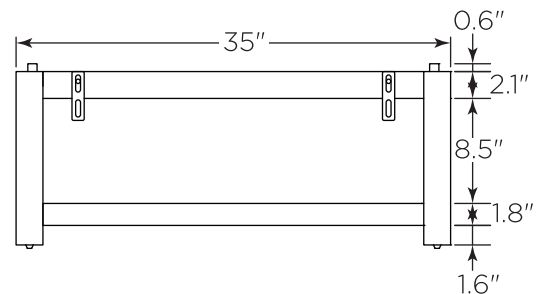

FVN3136ACA-FS FORMOSA INSTALLATION GUIDE

FVN3136ACA-FS
Vanity Front

FMR3132ACA
Mirror Front

FCT2036WH-CMB
Mirror Front

FCB3136ACA
Cabinet Front

FCB3136ACA
Cabinet Back

FSF3136ACA
Cabinet Front

FSF3136ACA
Cabinet Back

NOTE: All dimensions & specifications are approximate and subject to change without notice.