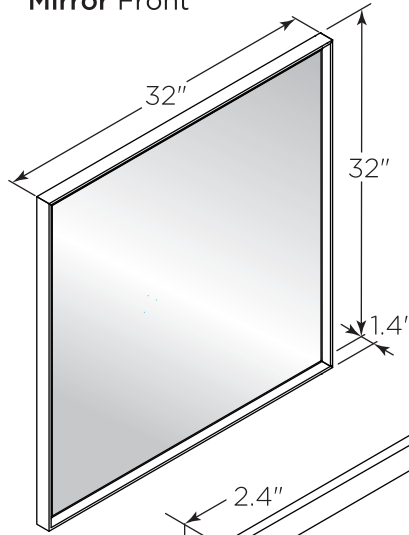

FVN3136ACA-FS FORMOSA INSTALLATION GUIDE

FVN3136ACA-FS
Vanity Front

FMR3132ACA
Mirror Front

FCT2036WH-CMB
Mirror Front

FCB3136ACA
Cabinet Front

FCB3136ACA
Cabinet Back

FSF3136ACA
Cabinet Front

FSF3136ACA
Cabinet Back