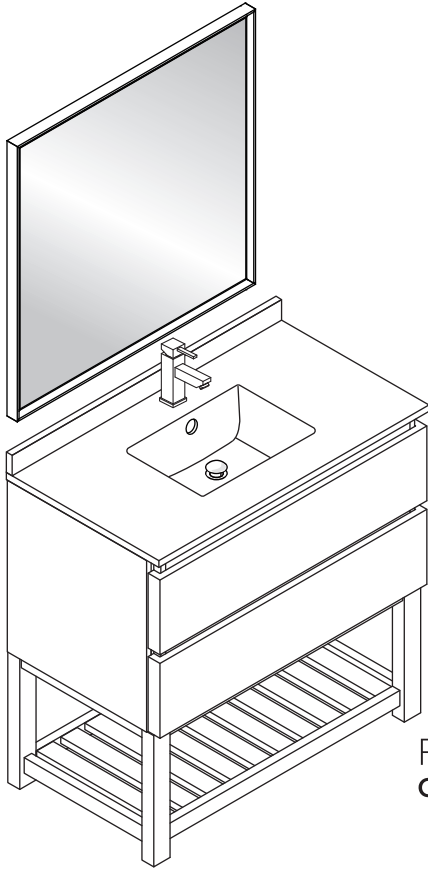

FVN3136ACA-FS FORMOSA INSTALLATION GUIDE

FVN3136ACA-FS
Vanity Front

FMR3132ACA
Mirror Front

FCT2036WH-CMB
Mirror Front

FCB3136ACA
Cabinet Front

FCB3136ACA
Cabinet Back

FSF3136ACA
Cabinet Front

FSF3136ACA
Cabinet Back

NOTE: All dimensions & specifications are approximate and subject to change without notice.