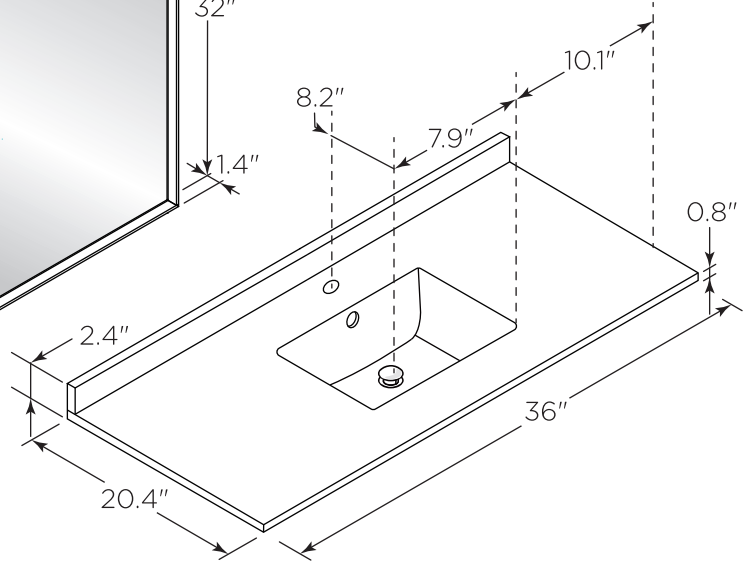

FVN3136ACA-FS FORMOSA INSTALLATION GUIDE

FVN3136ACA-FS
Vanity Front

FMR3132ACA
Mirror Front

FCT2036WH-CMB
Mirror Front

FCB3136ACA
Cabinet Front

FCB3136ACA
Cabinet Back

FSF3136ACA
Cabinet Front

FSF3136ACA
Cabinet Back

NOTE: All dimensions & specifications are approximate and subject to change without notice.