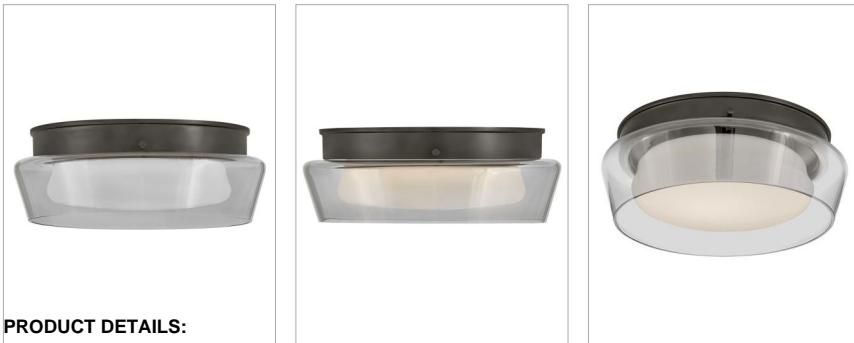

DEMI

FR41511BX

MEDIUM FLUSH MOUNT

Sleek with a modern, low-profile silhouette, Demi's thick, smoked glass shade surrounds etched opal glass, creating a sophisticated effect as light diffuses from dimmable integrated LEDs. A robust canopy complements the glass with a Heritage Brass or Black Oxide finish.

DETAILS	
FINISH:	Black Oxide
MATERIAL:	Steel
GLASS:	Etched Opal and Smoke
DIMMABLE:	YES - CL TYPE DIMMER (SSL7A)

DIMENSIONS	
WIDTH:	15.8"
HEIGHT:	6"
WEIGHT:	10.1lb

LIGHT SOURCE	
LIGHT SOURCE:	Integrated LED
LED NAME:	ER2G16W7
VOLTAGE:	120v
COLOR TEMP:	3000
CRI:	95
INCANDESCENT EQUIVALENCY:	1 x 100w
DIMMABLE:	YES - CL TYPE DIMMER (SSL7A)

MOUNTING	
CANOPY:	13.75" Dia.

SHIPPING	
CARTON LENGTH:	19
CARTON WIDTH:	19
CARTON HEIGHT:	10
CARTON WEIGHT:	14.3

PRODUCT DETAILS:

- Suitable for use in dry (indoor) locations as defined by NEC and CEC. Meets United States UL Underwriters Laboratories & CSA Canadian Standards Association Product Safety Standards.
- LED components carry a 5-year limited warranty
- Merging the best of traditional and modern elements with a sophisticated and streamlined look