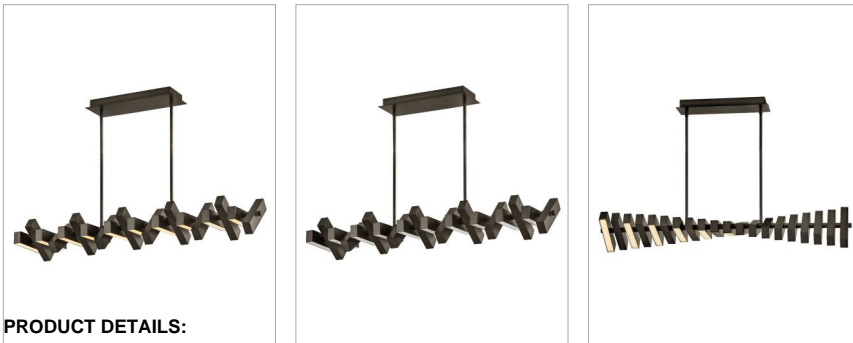

STITCH

FR42455BX

LED LINEAR

Stitch strikes a pose with an innovative design, offering bountiful illumination from articulating LED panels. This dynamic linear chandelier is a modern sculptural statement in a Black Oxide finish.

DETAILS	
FINISH:	Black Oxide
MATERIAL:	Steel
GLASS:	Polycarbonate Lens

DIMENSIONS	
WIDTH:	42"
HEIGHT:	12"
DEPTH:	7.5
WEIGHT:	17.3lb

LIGHT SOURCE	
LIGHT SOURCE:	Integrated LED
LED NAME:	LEVO56-304
VOLTAGE:	120v
COLOR TEMP:	3000
CRI:	92
INCANDESCENT EQUIVALENCY:	4 x 40w
DIMMABLE:	Yes - CL Type Dimmer (SSL7A)

MOUNTING	
CANOPY:	4.75"W X 14.25"L
LEAD WIRE:	1 X 120"
MAX HEIGHT:	29.8

SHIPPING	
CARTON LENGTH:	45.5
CARTON WIDTH:	11.3
CARTON HEIGHT:	7.5
CARTON WEIGHT:	19.9

PRODUCT DETAILS:

- This fixture includes multiple down stems in various lengths to customize the installation height, including two 6" stems and four 12" stems.
- Suitable for use in dry (indoor) locations as defined by NEC and CEC. Meets United States UL Underwriters Laboratories & CSA Canadian Standards Association Product Safety Standards
- Meets California Energy Commission 2013 & 2016 Title regulations/JA8
- Innovative modern design with individual, articulating panels to create a customized lighting design
- LED components carry a 5-year limited warranty
- Bold silhouette with dramatic details creates a modern statement
- Striking black finish enhances design