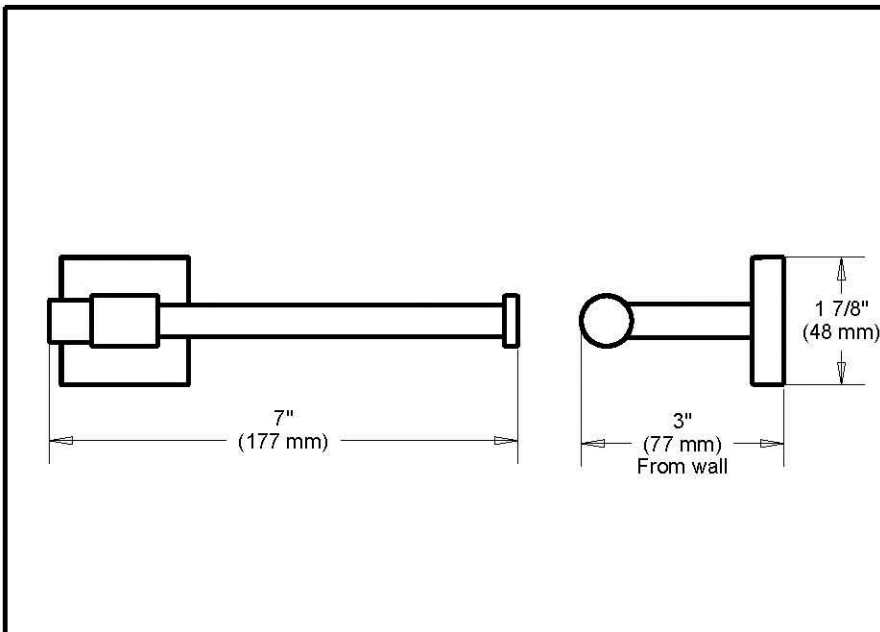

ACCESSORIES

- Maxted™ Bath Collection
- Single Arm TPH

Submitted Model No.: _____

Specific Features: _____

STANDARD SPECIFICATIONS:

- Wood blocking is preferable behind all wall surfaces. If wood blocking is not available, the following fasteners are suggested: Tile/Masonry-Plastic or Lead Anchors Plaster/drywall-Toggle bolts.
- Mounting hardware and mounting template included with product.