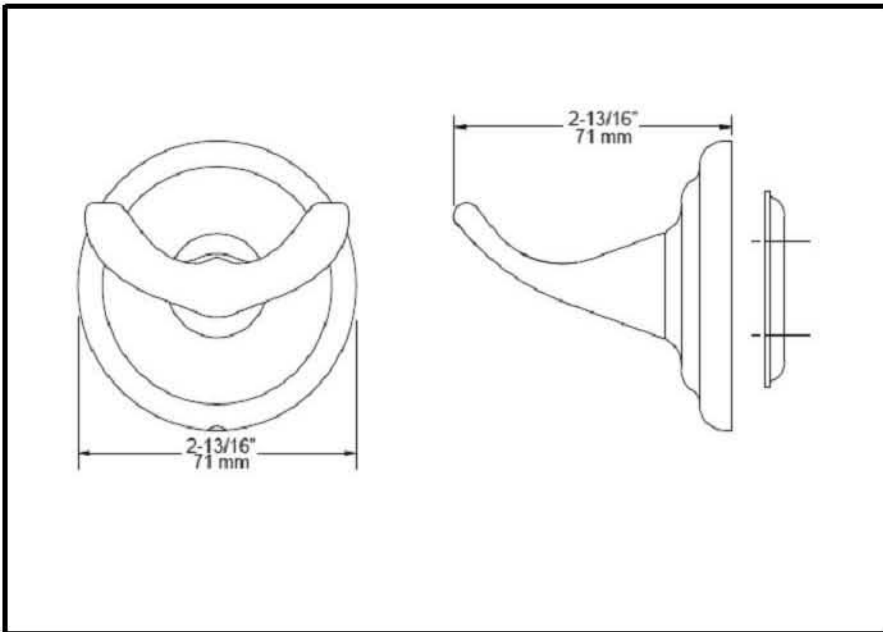

## ACCESSORIES

- Jamestown™ Bath collection
- Double Robe Hook

Submitted Model No.: \_\_\_\_\_

Specific Features: \_\_\_\_\_

### STANDARD SPECIFICATIONS:

- Wood blocking is preferable behind all wall surfaces. If wood blocking is not available, the following fasteners are suggested: Tile/Masonry-Plastic or lead Anchors Plaster/drywall-Toggle bolts.
- Mounting hardware and mounting template included with product.