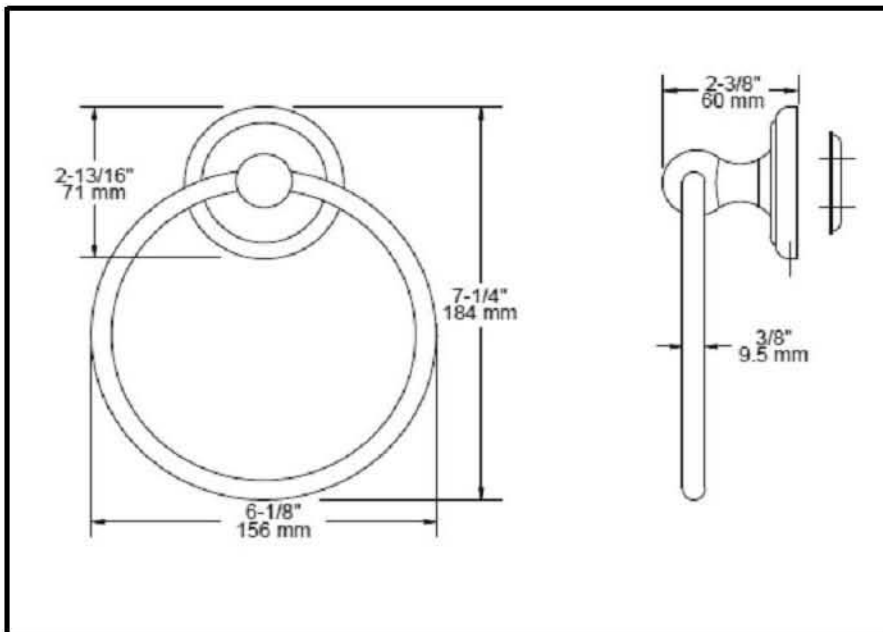

ACCESSORIES

- Jamestown™ Bath collection
- Towel Ring

Submitted Model No.: _____

Specific Features: _____

STANDARD SPECIFICATIONS:

- *Wood blocking is preferable behind all wall surfaces. If wood blocking is not available, the following fasteners are suggested: Tile/Masonry-Plastic or lead Anchors Plaster/drywall-Toggle bolts.*
- *Mounting hardware and mounting template included with product.*