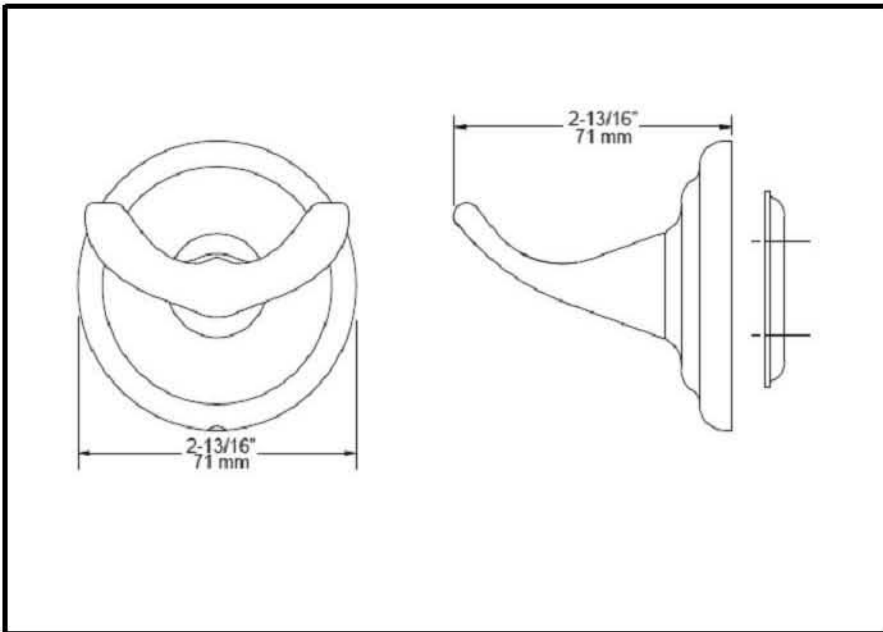

ACCESSORIES

- Jamestown™ Bath collection
- Double Robe Hook

Submitted Model No.: _____

Specific Features: _____

STANDARD SPECIFICATIONS:

- Wood blocking is preferable behind all wall surfaces. If wood blocking is not available, the following fasteners are suggested: Tile/Masonry-Plastic or lead Anchors Plaster/drywall-Toggle bolts.
- Mounting hardware and mounting template included with product.