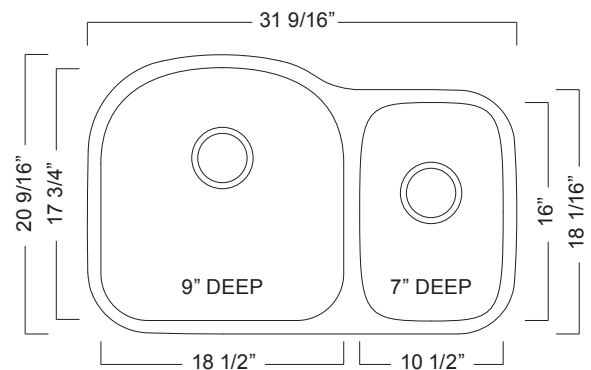

STAINLESS STEEL KITCHEN SINK:**Double Bowl Offset Undermount Series**

- 18 Gauge
- Silk rim & bowls
- Rear drain wastehole location
- Ultra-Quiet™ sound deadening
- 36" cabinet is recommended minimum
- Limited lifetime warranty
- Installation hardware and template included
- Shipping weight: 33 lbs

**Compliance Certifications:**

IMPORTANT: Dimensions of fixtures are nominal and may vary within the range of tolerances established by ASME A112.19.3

These measurements are subject to change or cancellation. No responsibility is assumed for use of superseded or voided leaflet.