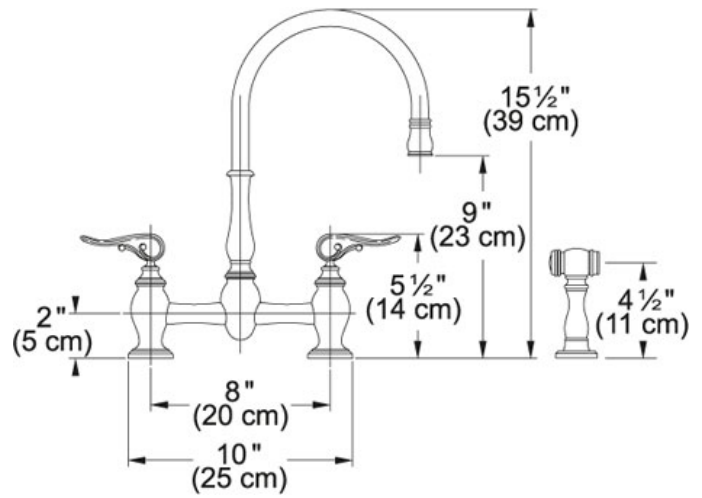

SPECIFICATION SHEET

PRODUCT FAMILY: FAUCETS FINISH: POLISHED CHROME SERIES: FF-6000 SERIES MODEL: FF6000

Product Information

FUN#	115.0177.857
US Part Number	FF6000
Version	Arc Spout / Side Spray
Faucet Operation	2 Handle Mixer
Faucet Hole	3
Type of Material	Plated Brass