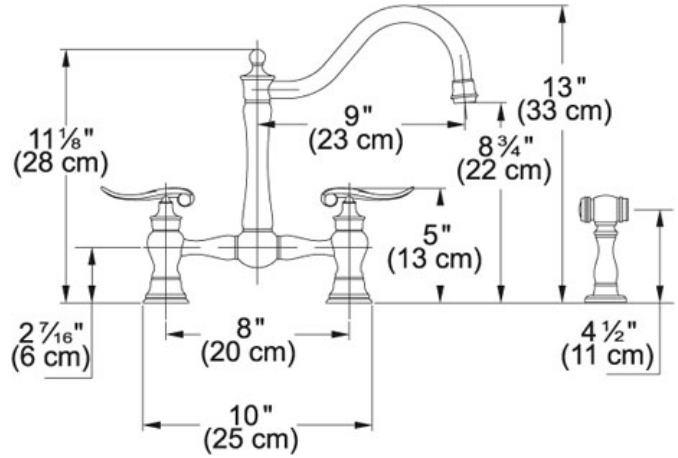

## TECHNICAL DATA

Version	Arc Spout / Side Spray
Faucet Operation	2 Handle Mixer
Faucet Hole	3
Type of Material	Plated Brass
Flow Rate	1.75 gpm
Spray Type	Full Spray
Spout Swivel Range	360 °
Where to buy	Showroom
Where to buy	Showroom

---

**RELATED PARTS**

---

---

119.0191.643

---

---

115.0188.912