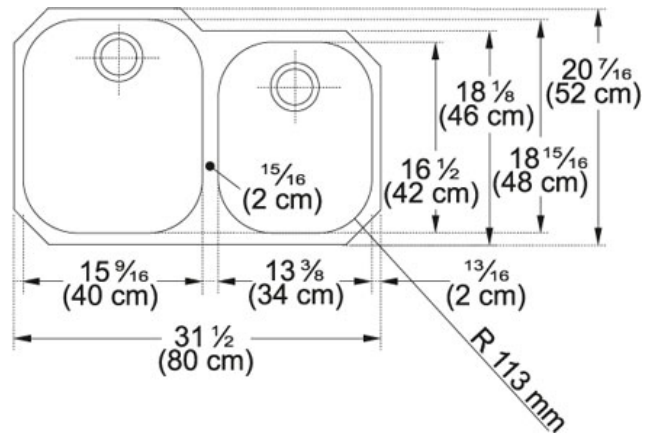

SPECIFICATION SHEET

PRODUCT FAMILY: Sinks FINISH: Stainless Steel SERIES: REGATTA MODEL: RGX160

Product Information

FUN#	122.0035.103
US Part Number	RGX160
Minimum Cabinet Size	33"
Drain Opening	3 1/2"
Outer Dimensions	31 1/2"x20 7/16"
Bowl Size	15 9/16"x18 15/16"x9 1/16"
Small Bowl Size	13 3/8"x16 1/2"x6 7/8"
Number of Bowls	2
Type of Material	18 ga Stainless Steel