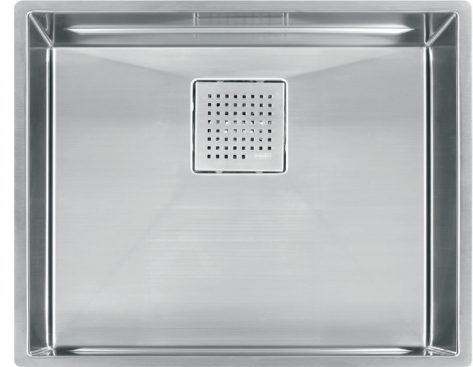

PEAK

STAINLESS STEEL 21" SINGLE BOWL SINK Model PKX11021

Aesthetically pleasing and remarkably functional, the Peak sink collection brings unparalleled style and utility to any kitchen.

FEATURES

- An integrated ledge enhances your workspace by allowing you to work directly over the sink. Custom-fit accessories streamline the workflow.
- 5mm radius corners and invisible drain provide an eye-catching design element to the kitchen.
- Made of 16 gauge stainless steel with a Diamond finish that will retain its beauty for any years.

TECHNICAL FEATURES

Overall Sink Size (OD)	22 ¹³/₁₆" x 17 ³/₄"
Bowl Size (ID)	21 ⁵/₈" x 16 ¹/₂"
Bowl Depth (ID)	9 ⁵/₈"
Corner Radius	5mm
Minimum Cabinet Size	27"
Installation Type	Undermount
Sound Coating	Yes
Anti-Noise Pads	Yes
Material	16 Gauge
Finish	Diamond
Weight	25 lbs.
Warranty	Limited Lifetime

INCLUDED ACCESSORIES

Drain Cover	PKXCVR

OPTIONAL ACCESSORIES

Bottom / Shelf Grid	PX-21S
Colander	PX-70S
Cutting Board	PX-40S
Universal Roller Mat	UV-36RM
Drain Board	CUW-60S
Inox Cream	903
Strainer Assembly	1145 /1145SN

Product Image