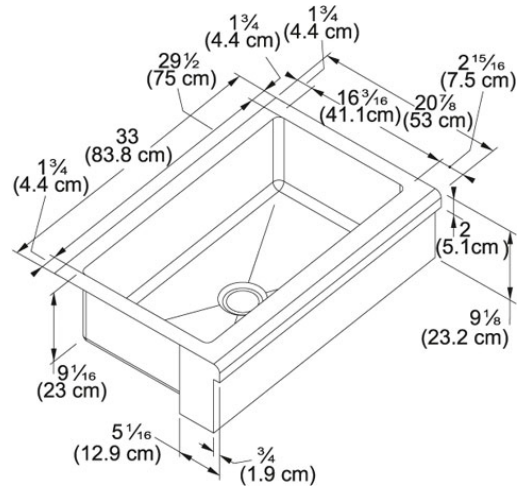

## TECHNICAL DATA

Minimum Cabinet Size	33"
Length overall	33"
Width overall	20 7/8"
Length of large bowl	29 1/2"
Width of large bowl	16 1/8"
Depth of large bowl	9 1/16"
Number of Bowls	1
Type of Material	16-GA-STAINLESS-STEEL
Cut-Out Template	No
Installation Clips	No
Where to buy	Showroom
Where to buy	Showroom