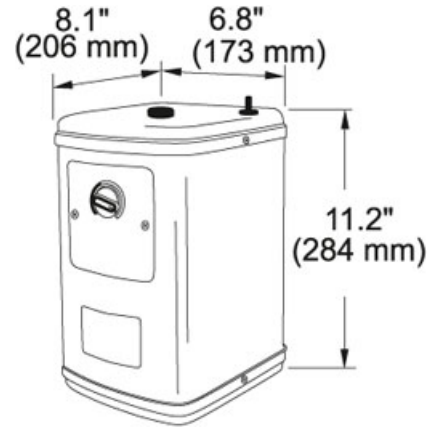

# Filtration HT-200 | 119.0066.616

FAMILY : Point of Use and Filtration | SERIE : Filtration | MODEL : HT-200 | FINISH : other | INSTALLATION TYPE : NOT DEFINED

---

## TECHNICAL DATA

Countertop hole diameter	n/a
Where to buy	Showroom
Where to buy	Showroom