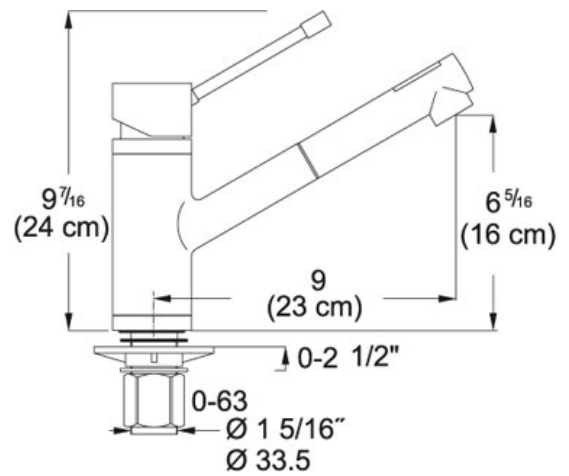

SPECIFICATION SHEET

PRODUCT FAMILY: **Faucets** FINISH: **Chrome** SERIES: **FFPS1300** MODEL: **FFPS1300**

Product Information

Article Number	115.0067.256
Model Name	FFPS1300
Version	Pull out spray with lock-in-place function
Tap Operation	Top Lever
Diameter	1 3/8"
Tap Hole	1