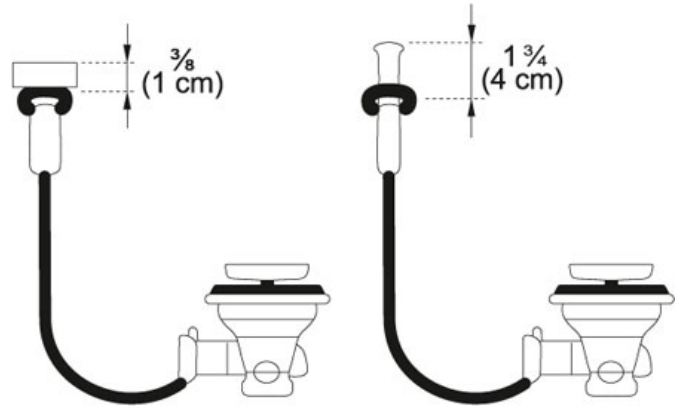

Pop-Up Strainer 900P-SN Satin Nickel | 112.0265.075

FAMILY : Accessories | SERIE : Pop-Up Strainer | MODEL : 900P-SN | FINISH : Satin Nickel | INSTALLATION TYPE : NOT DEFINED

TECHNICAL DATA

Where to buy	Showroom
Where to buy	Showroom