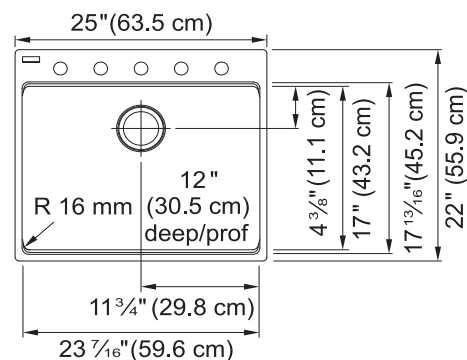

TECHNICAL FEATURES

Overall Sink Size (OD)	25" x 22"
Bowl Size (ID)	23 ⁷ / ₁₆ " x 17"
Bowl Depth (ID)	12"
Corner Radius	16mm
Minimum Cabinet Size	27" TM / 30" UM
Installation Type	Dual Mount
Weight	35 lbs
Warranty	Limited Lifetime

Product Image

Suitable for laundry/utility 

Dimensional Drawing

5 pre-scored holes for faucet and accessories