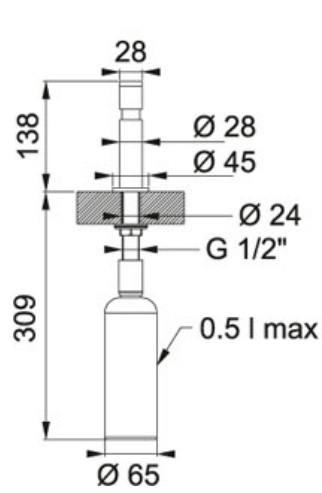

Soap dispenser SD-880 Satin Nickel | 119.0068.288

FAMILY : Kitchen solutions | SERIE : Soap dispenser | MODEL : SD-880 | FINISH : Satin Nickel | INSTALLATION TYPE : Sinks or worktop | STYLE : Contemporary

TECHNICAL DATA

Countertop hole diameter	2 5/8"
Where to buy	Showroom
Where to buy	Showroom