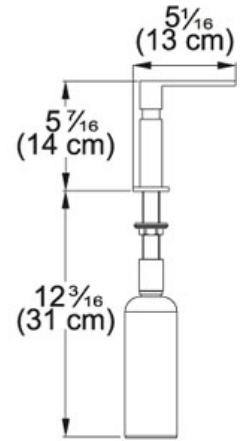

Soap dispenser SD-880 Satin Nickel | 119.0068.288

FAMILY : Kitchen solutions | SERIE : Soap dispenser | MODEL : SD-880 | FINISH : Satin Nickel | INSTALLATION TYPE : Sinks or worktop | STYLE : Contemporary

TECHNICAL DATA

Countertop hole diameter	2 5/8"
Where to buy	Showroom
Where to buy	Showroom